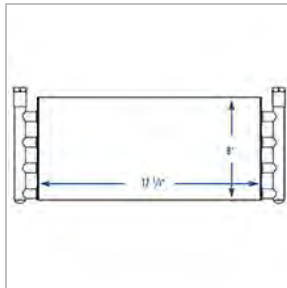

191241
(Northern 191241)
RTF 21" INDUSTRIAL OIL COOLER