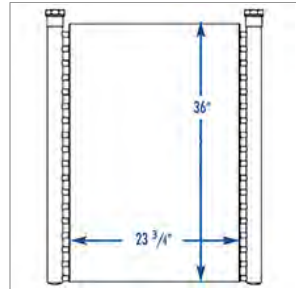

191297
(Northern 191297)
RTF 30" INDUSTRIAL OIL COOLER