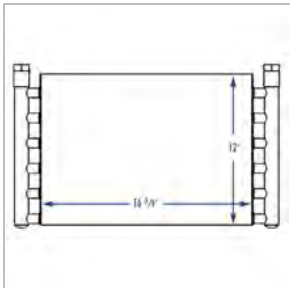

191234
(Northern 191234)
RTF 21" INDUSTRIAL OIL COOLER