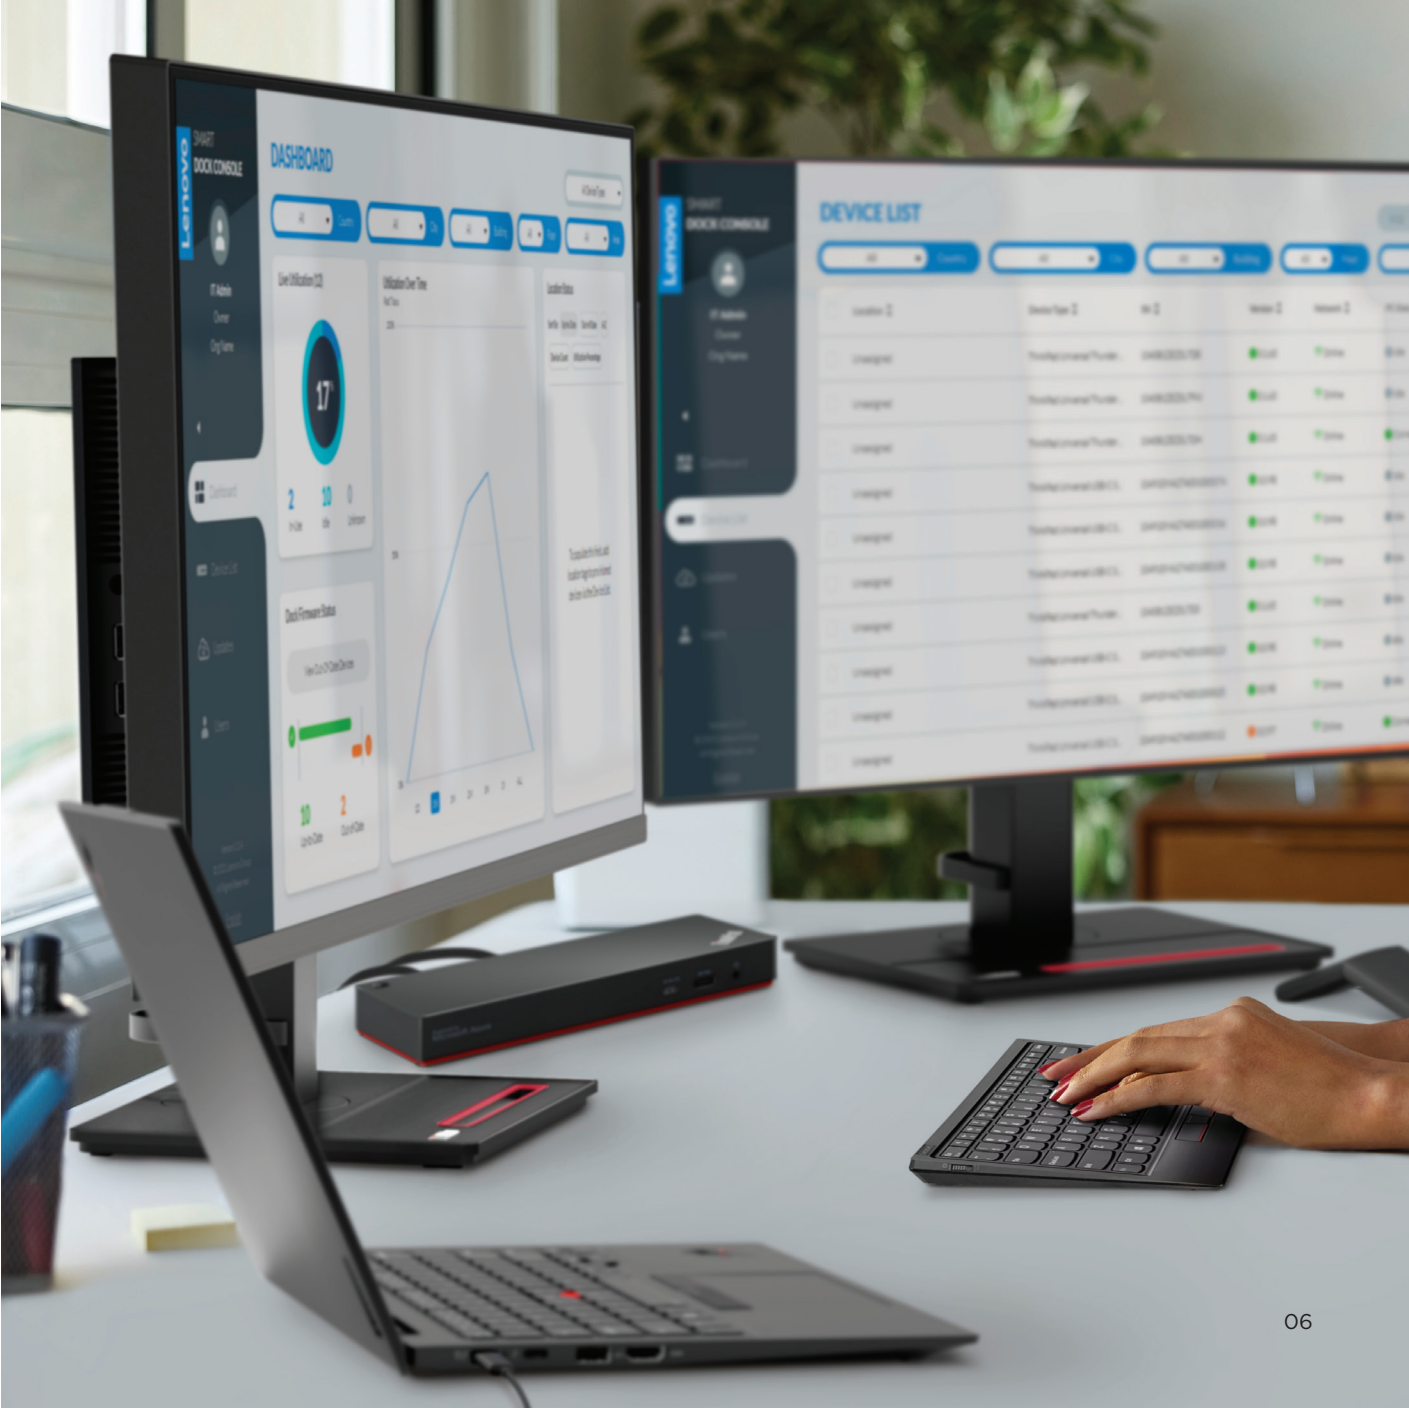

ThinkPad Thunderbolt™ Docking Stations

Maximize your productivity with Lenovo ThinkPad Thunderbolt™ Docks. Powerful, versatile, and incredibly fast! Expand your horizons with multiple 4K displays, and transfer files at record speed. It's everything you need to enhance your creativity and efficiency today.