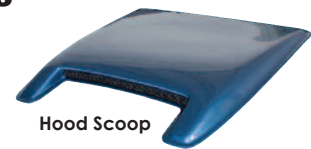

Wind Deflectors
Bug Shields
Bedcaps
Floor Mats
Hood Scoops
Light Covers