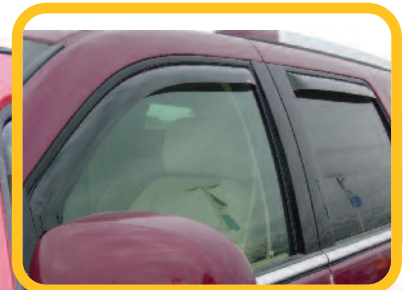

BODY TRIM PRODUCT

WADE WIND DEFLECTORS - IN-CHANNEL

#72-37485

#72-35493

#72-39411

BODY TRIM - SIDE - WINDOW

WADE WIND DEFLECTORS - WIND GUARDS

- FLAWLESS AERODYNAMIC STYLING
- ALLOWS FRESH AIR IN ANY WEATHER CONDITION
- ATTACHES USING 3M AUTOMOTIVE GRADE TAPE