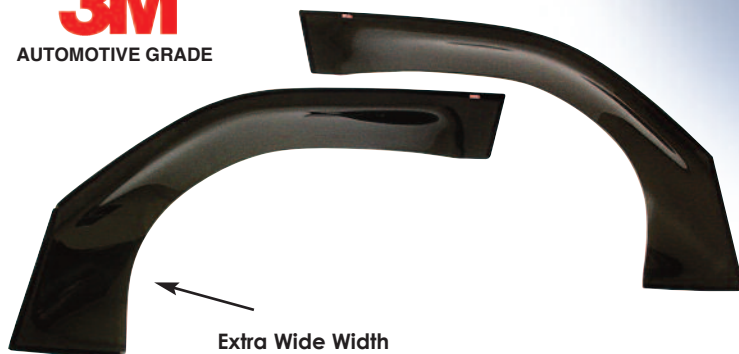

FINISH: HIGH GLOSS SMOKE
MATERIAL: AIRCRAFT GRADE ACRYLIC
WARRANTY: LIMITED LIFETIME

AUTOMOTIVE GRADE

Extra Wide Width