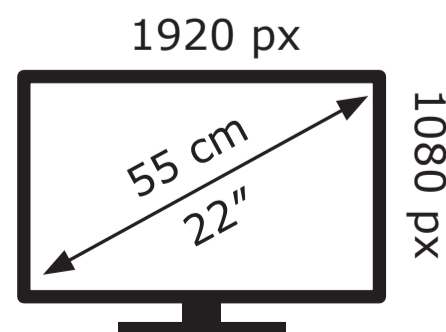

IIYAMA CORPORATION

B2282HS-B5

13 kWh/1000h

2019/2013

IIYAMA CORPORATION

B2282HS-B5

13 kWh/1000h

2019/2013