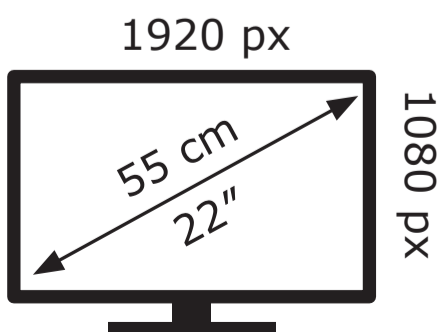

IIYAMA CORPORATION

B2282HS-B5

13 kWh/1000h

2019/2013

IIYAMA CORPORATION

B2282HS-B5

13 kWh/1000h

2019/2013