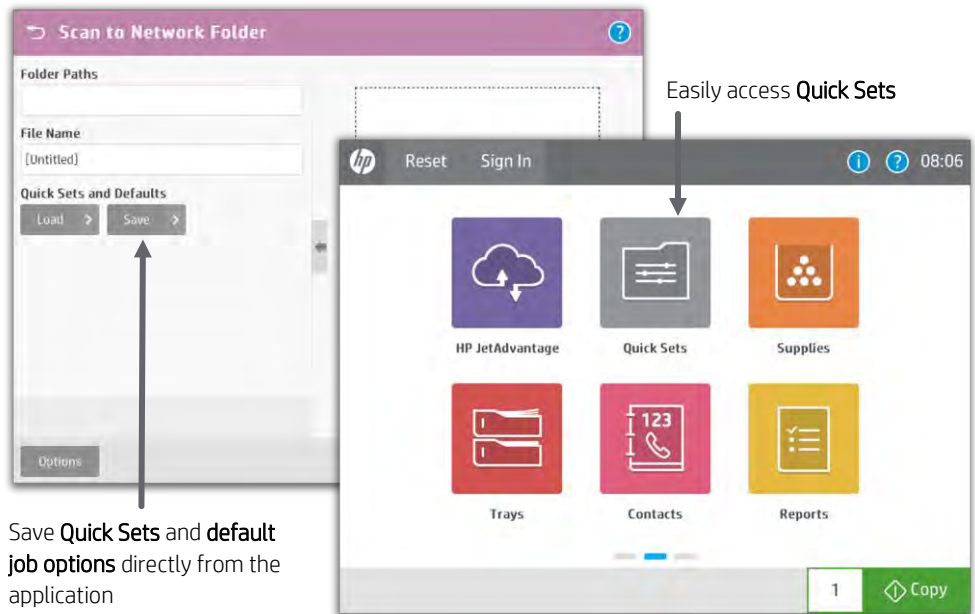

Use Quick Sets to launch automated workflows

The MFP's digital sending capability allows users to route documents to a variety of destinations like email recipients, network folders, fax, FTP, a USB device, or Microsoft SharePoint.

Quick Sets automate all of the steps of a complicated workflow and provide easy access to the configurations you use most, such as page size, resolution, and file format. You can also specify security settings, such as encrypted PDFs to be delivered through encrypted and signed emails.

Help users find what they need by moving individual Quick Sets to any screen or folder using the home screen customization feature. With Quick Sets, IT can promote or block access to certain device features. Calls to the helpdesk can be reduced when users have everything they need and are restricted from accessing settings they shouldn't tamper with.

Save **Quick Sets** and **default job options** directly from the application

Troubleshoot with ease

The HP LaserJet Enterprise MFP M634/M635/M636 series can help save your IT department valuable time when it comes to troubleshooting problems. The Remote Control Panel allows users to operate the user interface remotely, so IT can troubleshoot problems without running to the MFP.⁴² Users can also quickly troubleshoot technical issues with HP's innovative, cloud-based Online Help services that are relevant and up to date. Easily solve problems from your PC or mobile device. A Quick Response (QR) code on the touchscreen links to Online Help using smart phones and tablets.⁴³ You can also find these links in the HP Embedded Web Server event log.