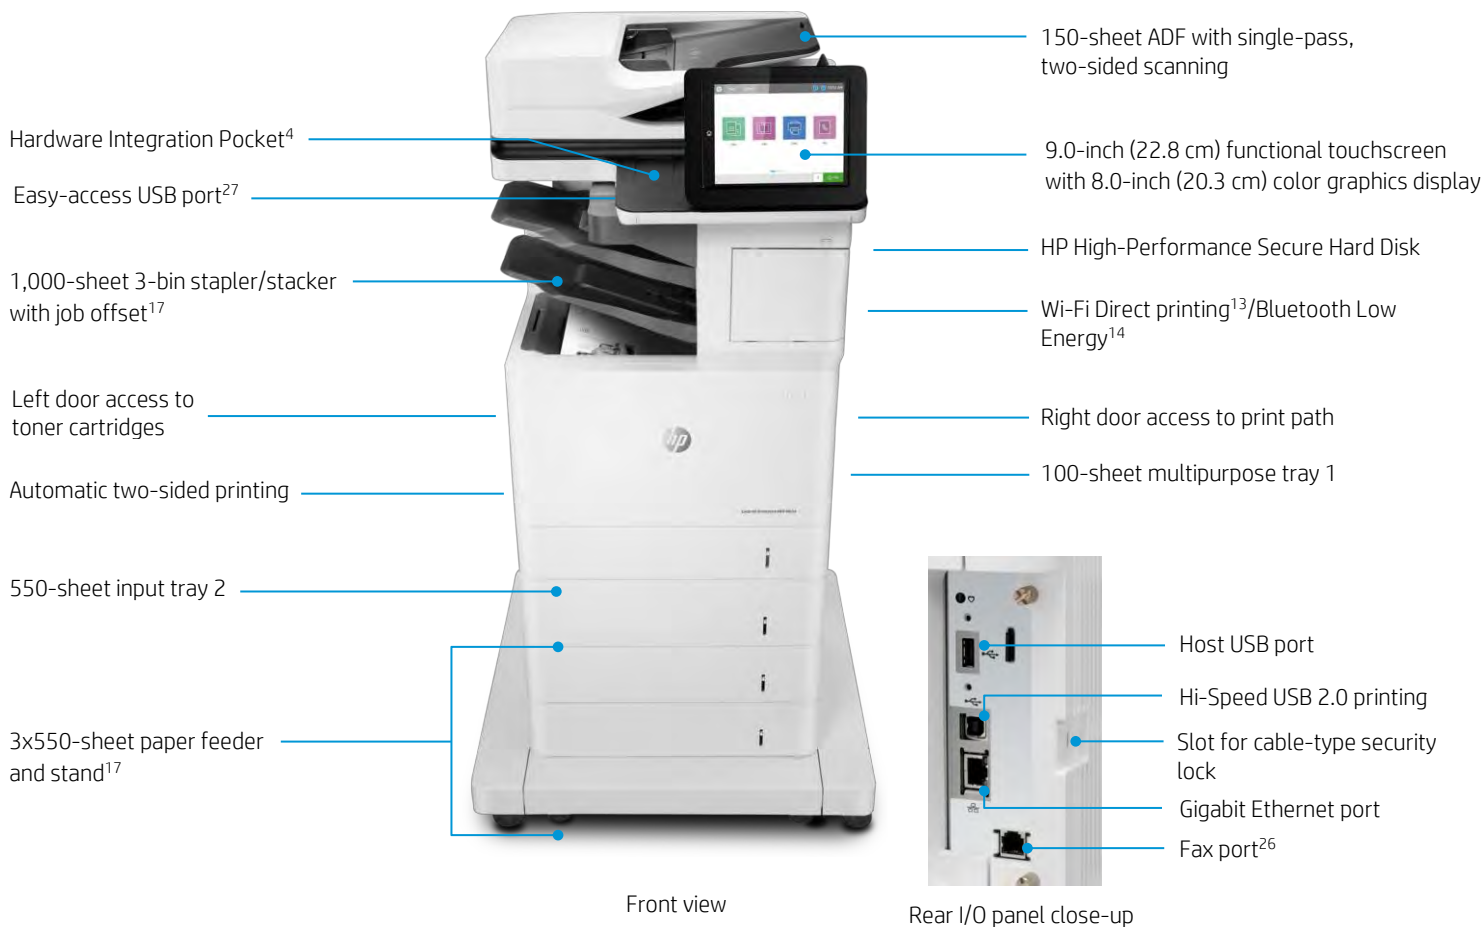

Get to know the HP LaserJet Enterprise MFP M634 series

HP LaserJet Enterprise MFP M634z shown

Series at a glance

Model (product number)	Flow MFP M634h (7PS95A)	MFP M634z (7PS96A)
Print speeds (letter/A4)¹²	Up to 55/52 ppm	Up to 55/52 ppm
Fax capabilities	Optional	✓
HP High-Performance Secure Hard Disk	✓	✓
100-sheet tray 1 and 550-sheet tray 2	✓	✓
550-sheet paper feeder²⁸	Optional (up to four)	Optional (up to one)
1x550-sheet paper feeder with stand and cabinet²⁸	Optional	Not available
3x550-sheet paper feeder and stand²⁸	Optional	✓
1x550 and 2,000-sheet HCI feeder and stand²⁸	Optional	Not available
Envelope feeder	Optional (up to two)	Optional (up to one)
3-bin stapler/stacker with job offset	Not available	✓
Advanced workflow features, including pull-out keyboard²⁵	✓	Not available
Direct mobile printing	Optional wireless direct¹³/NFC touch-to-print²⁹	Embedded Wi-Fi Direct¹³/Bluetooth Low Energy¹⁴
Wireless networking	Optional³⁰	Embedded