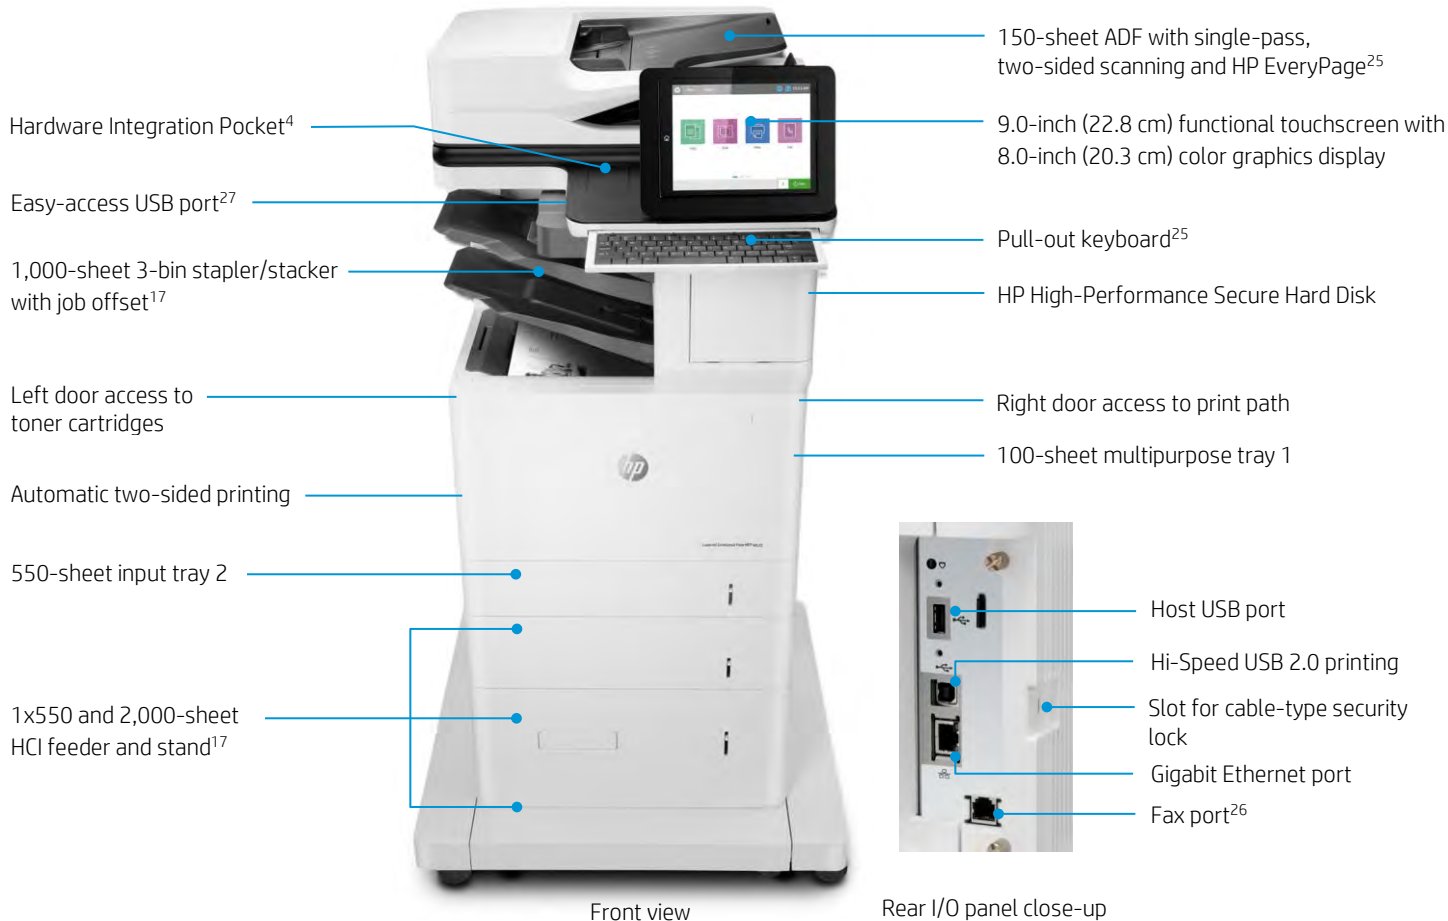

Get to know the HP LaserJet Enterprise MFP M635 series

HP LaserJet Enterprise Flow MFP M635z shown

Series at a glance