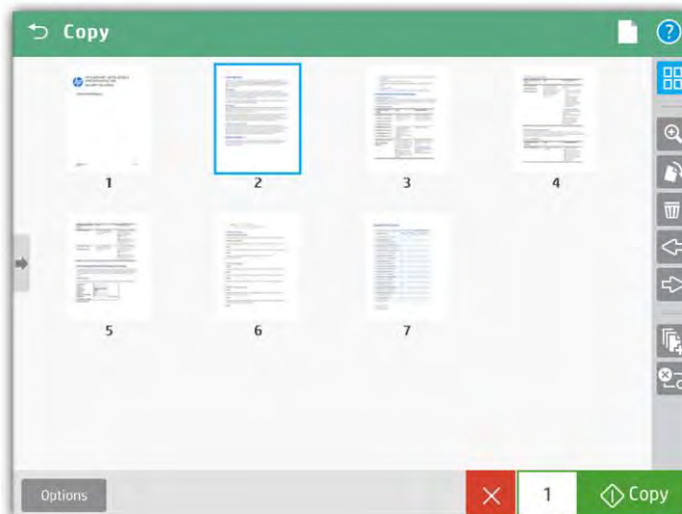

Appendix A: Control panel features

Upgrade to a modern interface

The HP LaserJet Enterprise MFP M634/M635/M636 series is powered by HP FutureSmart 4.0 firmware. Its modern, tablet-like interface keeps things simple and intuitive across your fleet of enterprise devices. A scalable control panel interface improves future extensibility and allows for customization, along with a robust set of new apps and usability features. You can even customize with your own wallpaper image and company logo. The new Message Center, with more detailed information and helpful animations, makes it easy to address device events. The simplified home screen displays just four core apps by default (three apps for products without fax). Additional apps are easily accessed by swiping right to left, like with a smartphone or tablet.

Edit jobs right at the MFP

The control panel features an enhanced image preview—now for both copies and scans. Right from the device's 9.0-inch (22.8 cm) functional touchscreen with 8.0-inch (20.3 cm) color graphics display, you can easily preview and edit scans before sending them. You can apply changes (like rotating) to a single page, or to multiple pages at once. Batch separation allows users to create separate PDF or PDF/A files from scanned pages. The Flow MFP M634h, M635z, and M636z models can also create PDF OCR and PDF/A OCR files.

The new user interface enables **swipe**, **rotate**, and **drag-and-drop** capabilities

- Zoom
- Rotate pages
- Delete pages
- Change page order
- Add pages (job build)
- Cancel job

You can start a **preview** prior to committing to the copy job