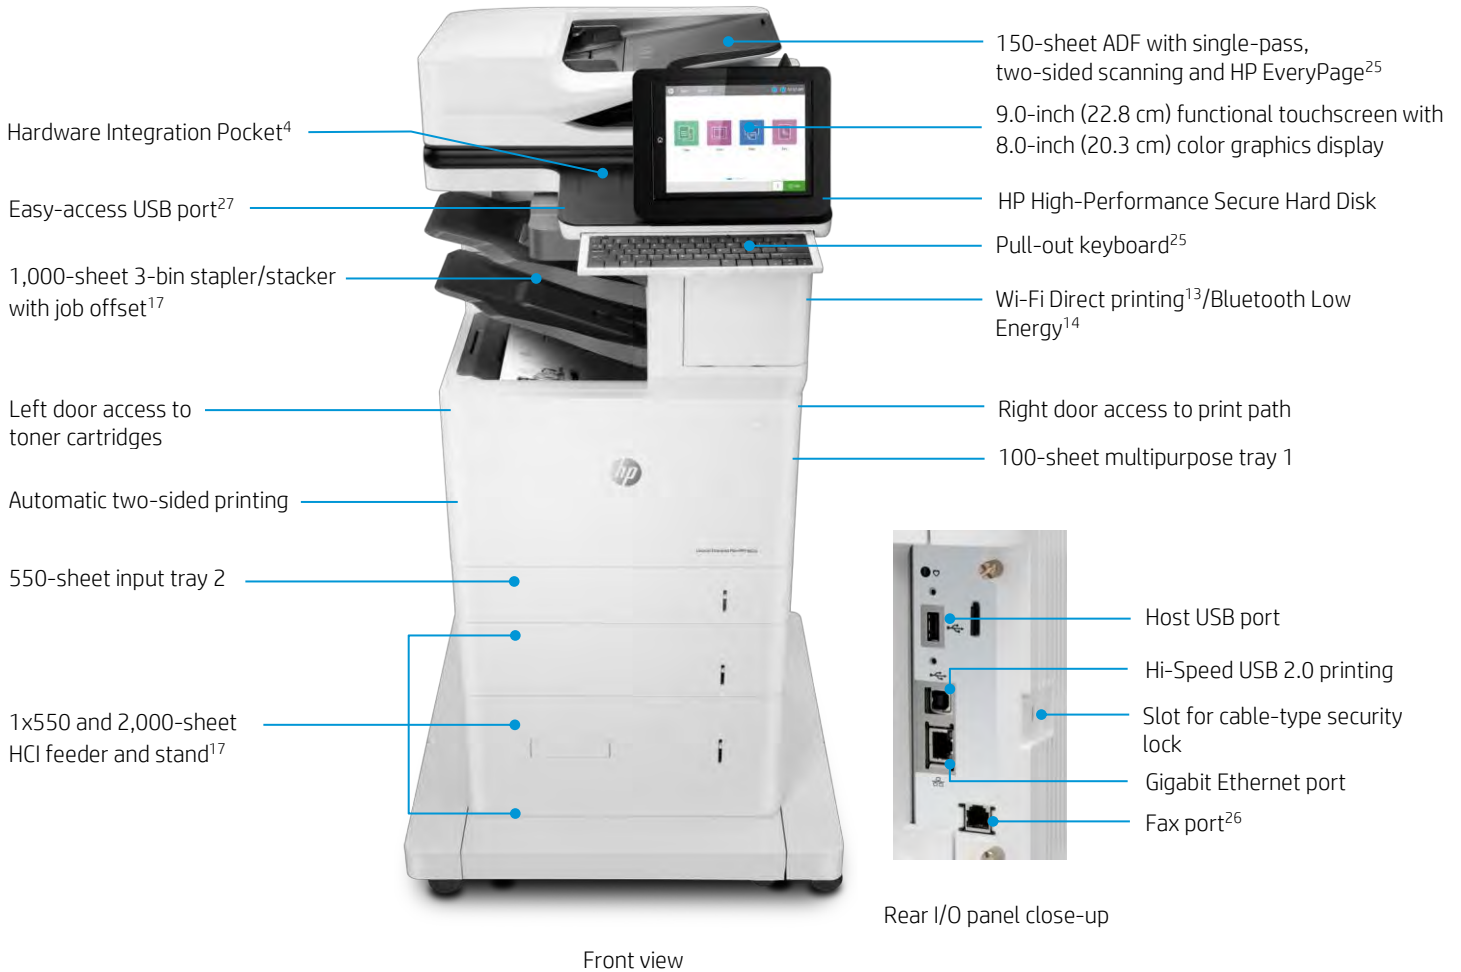

Get to know the HP LaserJet Enterprise MFP M636 series

HP LaserJet Enterprise Flow MFP M636z shown

Series at a glance

Model (product number)	MFP M636fh (7PT00A)	Flow MFP M636z (7PT01A)
Print speeds (letter/A4)¹²	Up to 75/71 ppm	Up to 75/71 ppm
Fax capabilities	✓	✓
HP High-Performance Secure Hard Disk	✓	✓
100-sheet tray 1 and 550-sheet tray 2	✓	✓
550-sheet paper feeder²⁸	Optional (up to four)	Optional (up to one)
1x550-sheet paper feeder with stand and cabinet²⁸	Optional	Not available
3x550-sheet paper feeder and stand²⁸	Optional	Not available
1x550 and 2,000-sheet HCI feeder and stand²⁸	Optional	✓
Envelope feeder	Optional (up to two)	Optional (up to one)
3-bin stapler/stacker with job offset	Not available	✓
Advanced workflow features, including pull-out keyboard²⁵	Not available	✓
Direct mobile printing	Optional wireless direct¹³/NFC touch-to-print²⁹	Embedded Wi-Fi Direct¹³/Bluetooth Low Energy¹⁴
Wireless networking	Optional³⁰	Embedded