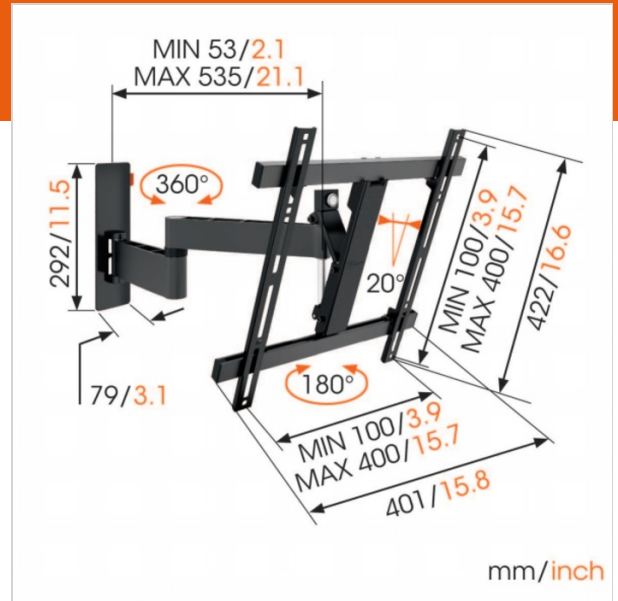

WALL 3245 Full-Motion TV Wall Mount (black)

Article number (SKU) 8353120
Colour Black

Key Benefits

- Simply Smart Value: Great comfort for an affordable price, Tilt (up to 20°) to avoid reflections, Smoothly turn your TV up to 180°, Guide your cables, Easily level your TV even after installation, Use the app and mark the first drilling hole easily!

TV bracket with turning function for TVs up to 20 kg

The WALL 3245 full motion TV bracket is a very popular wall mount. The WALL 3245 is suitable for securely mounting virtually any model of TV, from 32" to 55" (81-140 cm), on the wall. The maximum turning angle is 180° and the max. tilting angle is 20°. Also available in white.

Your TV moves in all directions

Mount your TV on the wall with a full motion WALL TV bracket for the best view of your TV from anywhere in the room. You simply turn the TV towards you. You never again have to worry about annoying reflections. With the WALL full-motion wall mount, you can turn your TV to any desired position.

Product type number	WALL 3245	Min. distance to the wall (mm)	55
Article number (SKU)	8353120	Max. distance to the wall (mm)	540
Colour	Black		
EAN single box	8712285335426		
Product size	M		
TÜV certified	Yes		
Tilt	Tilt up to 20°		
Turn	Up to 180°		
Guarantee	Lifetime		
Min. screen size (inch)	32		
Max. screen size (inch)	55		
Max. weight load (kg)	20		
Min. hole pattern	100mm x 100mm		
Max. hole pattern	400mm x 400mm		
Max. bolt size	M8		
Max. height of interface (mm)	422		
Max. width of interface (mm)	402		