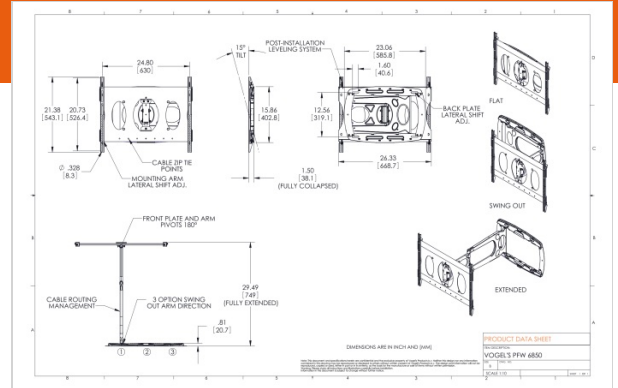

## PFW 6850 Display wall mount turn and tilt

Article number (SKU) 7368500  
Colour Black

The PFW 6850 is an ultra slim wall mount for displays up to 45kg / 100 lbs. that provides three options for the swing arm placement, allowing the mount to swing out from the left, right or center, based on the installation requirements. The swing-out arm extends 76 cm from the wall and provides 15° of downward tilt to achieve the desired viewing angle from virtually anywhere in a room. The lightweight aluminium mount retracts smoothly and easily to a very thin 3,8 cm from the wall. To keep power and cables protected when pulling or pushing the display, cable management channels are built into the arm.

## Specifications

### Product specifications

Product type number	PFW 6850
Article number (SKU)	7368500
Colour	Black
EAN single box	8712285323362
Tilt	Tilt up to 15°
Turn	Up to 180°
Guarantee	10 years
Min. screen size (inch)	42
Max. screen size (inch)	65
Max. weight load (kg)	45
Max. display weight (kg)	Up to 45 kg
Min. hole pattern	100mm x 100mm
Max. hole pattern	630mm x 526mm
Max. height of interface (mm)	543
Max. width of interface (mm)	668

### Features

Functionality	Turn
Number of arms	2
Number of pivot points	3
Levelling function	Post-installation horizontal levelling
Lock options	No lock
Orientation	Landscape
Min. distance to the wall (mm)	38
Max. distance to the wall (mm)	749