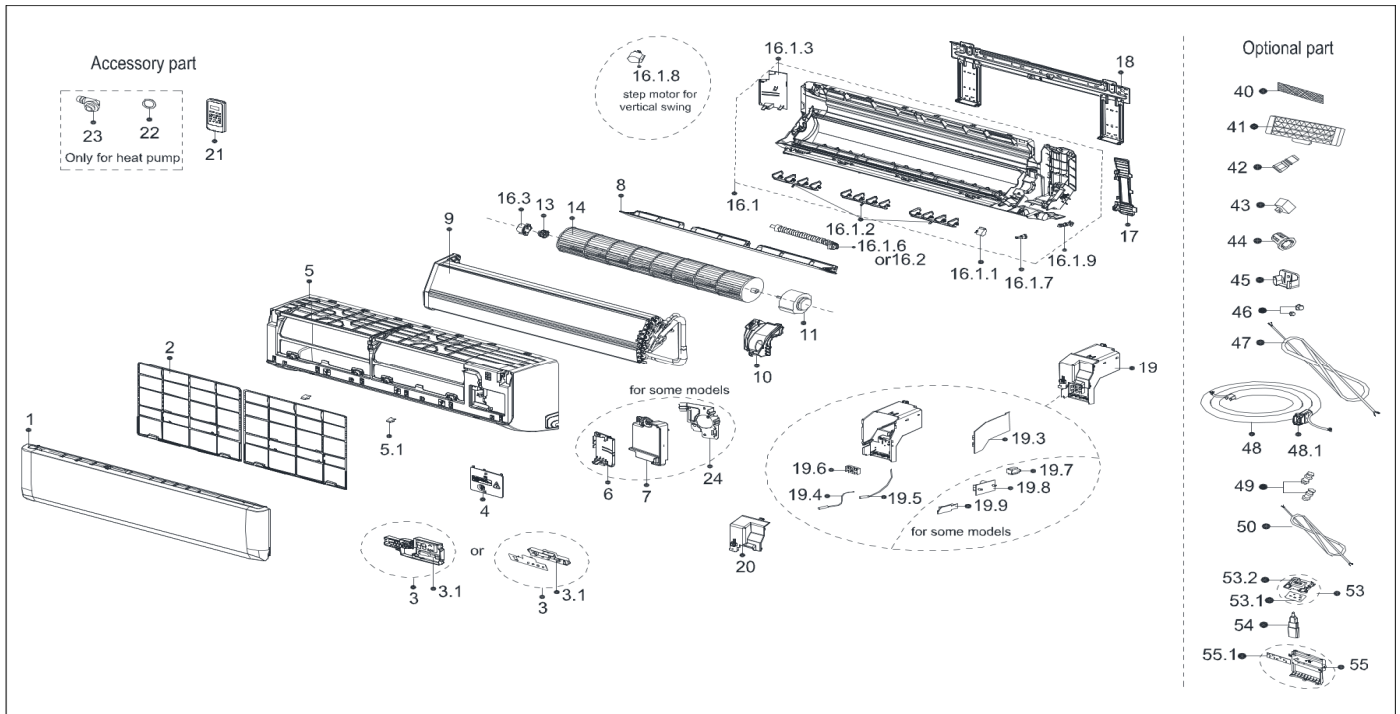

# Exploded View

Model

CIP24CD(I)-L

ComfortStar®

EX_ID	Spare Parts Code	Part Name(EN)	Qty.	Price	Remarks
1	12122000A92192	Panel assembly	1		
2	12100204000461	Filter	2		
3	17222000A58395	Display Box Subassembly	1		
3.1	17122000047923	Display Board Subassembly	1		
4	12122000025611	Cover Plate	1		
5	12122000025606	Panel Frame Assembly	1		
5.1	12122000013139	Screw Cap	2		
6	12122000004608	Front Cover of Chassis(Right)	1		
7	12122000025617	Cover Board For Wiring	1		
8	12122000025607	Louver	1		

9	15822000008710	Evaporator assembly	1		
10	12122000005512	Motor Cover	1		
11	11002015008646	Brushless DC Motor	1		
13	12622000000131	Bearing components	1		
14	12100102000018	Cross Flow Fan	1		
16	12122000028181	Chassis assembly	1		
16.1	12122000028182	Chassis assembly	1		
16.1.1	11002010000049	Stepper Motor	1		
16.1.2	12122000000135	Horizontal louver	3		
16.1.3	12122000004614	Front Cover of Chassis	1		
16.1.6	12100501000032	Drain Hose	1		
16.1.7	12122000000344	Insulated Axis	1		
16.1.9	12622000000030	Drainage plug	1		
16.3	12122000000350	Bearing Holder	1		
17	12122000012942	pipe clamp board	1		
18	12222000000026	Installation Plate	1		
19	17222000034281	Electronic control box subassembly (Mid-and low-end)	1		
19.3	17122000052004	Main control board subassembly	1		
19.4	11201007003425	Room Temperature Sensor	1		
19.5	11201007003445	Pipe Temperature Sensor	1		
19.6	17400401000576	Wire Joint	1		
20	12122000025610	Cover of Electronic Control Box(BMC)	1		
21	17317000A66256	Remote controller	1		
24	12222000004705	pipe connect board	1		
40	12100204000685	Air Freshening Filter	1		