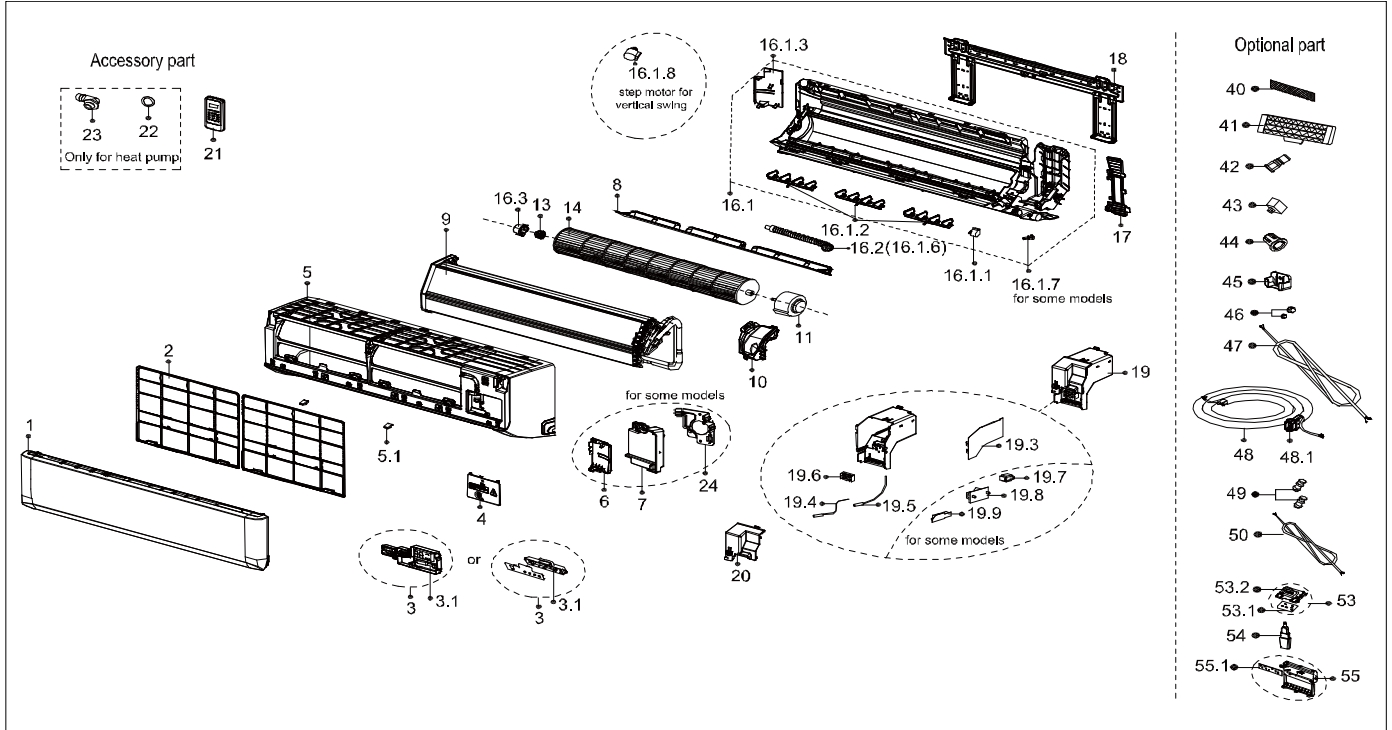

Exploded View

Model CARAT24CD(I)-M

ComfortStar®

EX_ID	Spare Parts Code	Part Name(EN)	Qty.	Price	Remarks	Update
1	12122000026093	Panel assembly	1.0			
	12122000A90684				CSN after*23104xxxx	20230705
2	12100204000461	Air filter	2.0			
3	17222000031565	Display box assembly	1.0			
	17222000A66015				CSN after*23104xxxx	20230705
3.1	17122000047923	Display board assembly	1.0			
	17122000A40617				CSN after*23104xxxx	20230705
4	12122000025611	Cover for electrical parts	1.0			
	12122000A88961				CSN after*23104xxxx	20230705
5	12122000025606	Panel frame assembly	1.0			
	12122000A89309				CSN after*23104xxxx	20230705
5.1	12122000013139	Screw cover	2.0			
	12122000A88984				CSN after*23104xxxx	20230705
6	12122000004608	Right cover of chassis	1.0			
7	12122000025617	Cover of wiring terminal	1.0			
8	12122000025607	Horizontal louver	1.0			