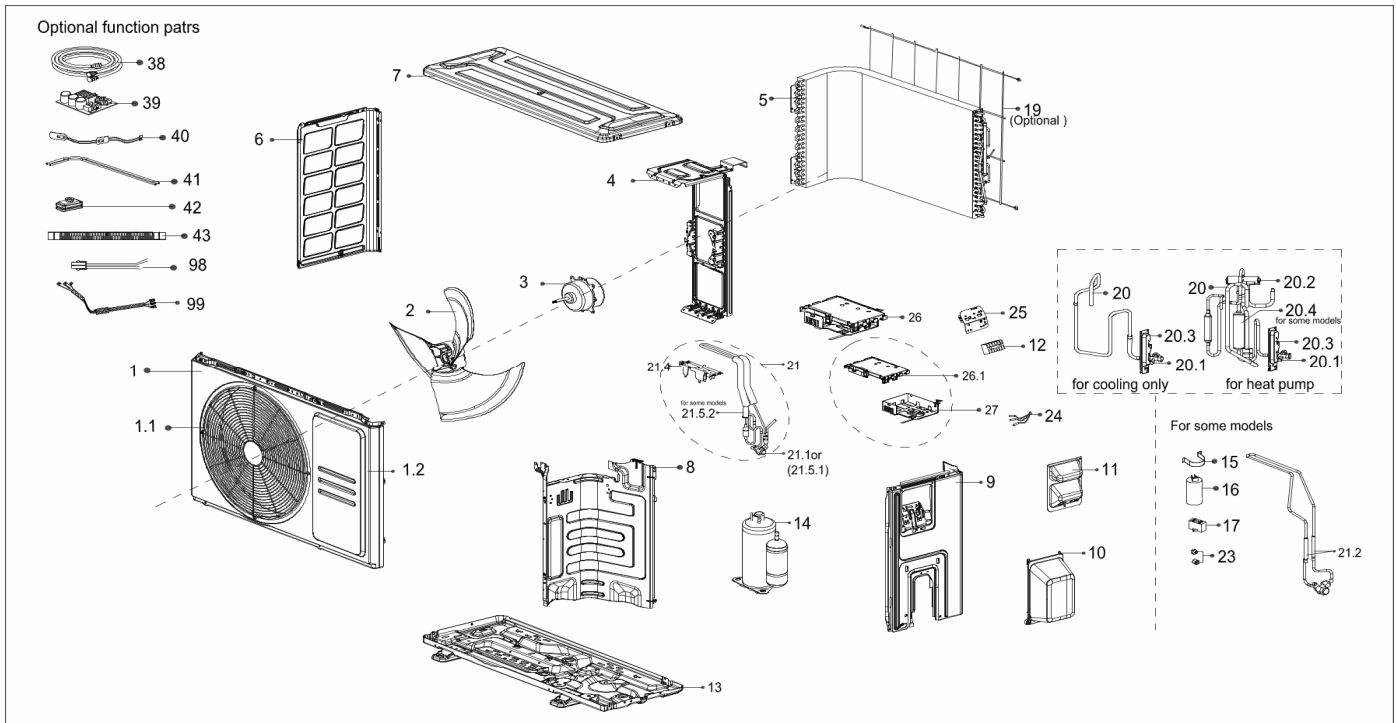

# Exploded View

Model CIP24CD(O)

ComfortStar®

EX_ID	Spare Parts Code	Part Name(EN)	Qty.	Price	Remarks
1	12222000014130	Front panel assembly	1		
1.1	12222000013436	Air outlet grille	1		
1.2	12222000014131	Front panel	1		
2	12100105000881	Axial flow fan	1		
3	11002015012128	Brushless DC Motor	1		
4	12222000013200	Supporter of fan motor	1		
5	15822000013566	Condenser assembly	1		
6	12222000013197	Left supporter	1		
7	12222000013193	Top cover assembly	1		
8	12222000013208	Partition board	1		

9	12222000013190	Right clapboard assembly	1		
10	12122000007150	Water collector	1		
11	12222000010966	Big handle assembly	1		
12	17400401000068	Terminal	1		
13	12222000013204	Chassis assembly	1		
14	11103020006459	DC Inverter Rotary Compressor	1		
19	12222000013667	Rear net	1		
20	15422000018053	Gas valve assembly	1		
20.1	15500204000502	Gas valve	1		
20.3	12222200005738	Valve plate	1		
21	15422000018994	Liquid valve assembly	1		
21.1	15500208000286	Liquid valve	1		
21.4	12122000008879	U-Typed Support with Copper Pipe	1		
24	11201011000187	Combination sensor	1		
25	12222000002259	Terminal board	1		
26	17222000034282	Electronic control box subassembly	1		
26.1	12122000008999	Electronic installing box	1		
27	12222000003559	Electronic installing box	1		
38	15111600A00018	Connecting pipe assembly	1		
99	17401203012697	Compressor wire subassembly	1		