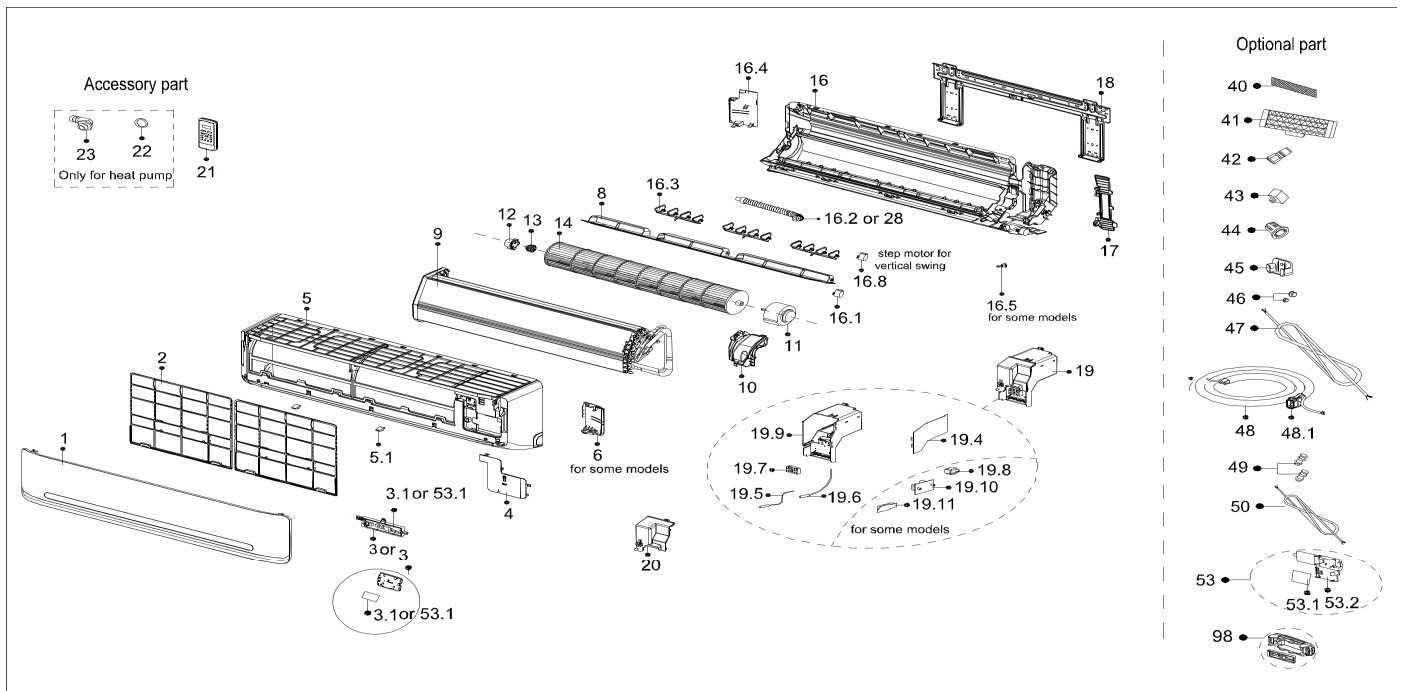

Exploded View

Model

CIP24CD(I)

ComfortStar®

EX_ID	Spare Parts Code	Part Name(EN)	Qty.
1	12122000A88188	Panel assembly	1
2	12100204000461	Air filter	2
3	17222000A56201	Display box subassembly	1
3.1	17122000A22787	Display board subassembly	1
4	12122000006733	Cover of electrical equipment	1
5	12122000A65216	Panel frame assembly	1
5.1	12122000008242	Screw Cap	2
6	12122000004608	Front cover of chassis(right)	1
8	12122000006335	Horizontal louver	1

9	15822000008175	Evaporator assembly	1
10	12122000005512	Fan motor cover	1
11	11002012003053	Single Phase Asynchronous Motor	1
12	12122000000350	Bearing holder	1
13	12622000000131	Bearing components	1
14	12100102000018	Cross flow fan	1
16	12122000029841	Chassis assembly	1
16.1	11002010000049	Stepper Motor	1
16.2	12100501000032	Drain hose	1
16.3	12122000000135	Horizontal louver	3
16.4	12122000004614	Front cover of chassis	1
16.5	12122000000344	Insulated axis	1
17	12122000012942	pipe clamp board	1
18	12222000000026	Installation plate	1
19	17222000037876	Electronic control box subassembly (Mid-and low-end)	1
19.4	17122000055966	Main control board subassembly	1
19.5	11201007003425	Room Temperature Sensor	1
19.6	11201007003445	Pipe Temperature Sensor	1
19.7	17400401000006	Terminal	1
19.9	12122000020327	Electronic control box	1
19.10	17122000008083	Power Module Subassemblby	1
20	12122000005024	Cover of electronic control box	1
21	17317000A64777	Remote controller	1
28	12122000029841	Chassis assembly	1
40	12100204000685	Air freshening filter	1
47	17401203A00145	Indoor and Outdoor Junction Cable	1
53	17222000A56201	Display box subassembly	1
53.1	17122000A22787	Display board subassembly	1
53.3	17122000A22787	Display board subassembly	1