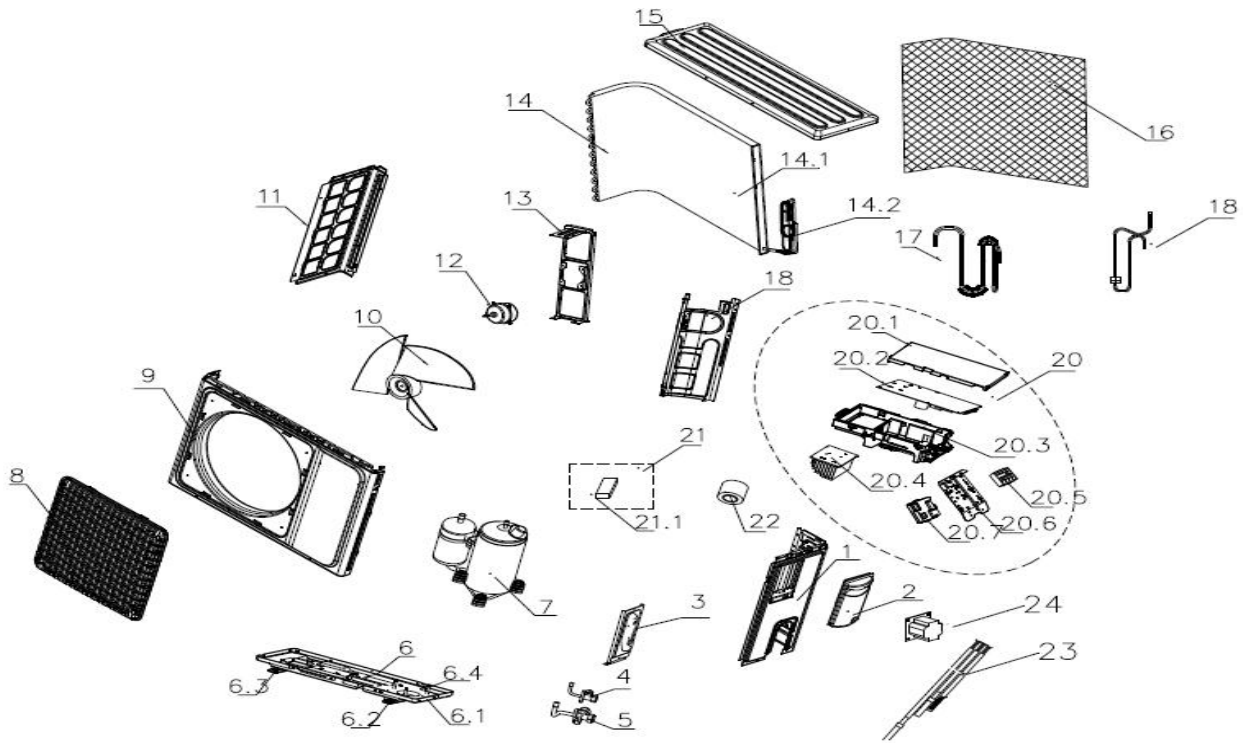

RAC Exploded View

Model name: CKB12CD(O)
Power Supply: 208-230V/1Ph/60HZ

ComfortStar®

numbe	Part Name	Quantity	BOM Code
1	right side board	1	11321007000287
2	E-parts cover	1	11321008000014
3	valve plate	1	11321031000027
4	stop valve	1	11325042000030
5	stop valve	1	11225517000006
6	Chassis assembly	1	11221502000461
6.1	chassis	1	11321014000144
6.2	base footing	2	11321023000012
6.4	Screw Bolt	3	14731005000063
7	compressor	1	11223004000037
8	panel grille	1	113210220000241
9	panel	1	11321005000115
10	axial flow fan	1	11320009000049
11	left side board	1	11321006000108
12	motor	1	11230005000002
13	motor support	1	11321002000039
14	Condenser assembly	1	11224004001761
14.1	condenser assembly	1	112240060000566
14.2	Capillary assembly	1	11225506001969

15	top cover	1	11321009000033
16	Cardboard	1	11332009000044
17	suction pipe assembly	1	11225504000944
18	discharge pipe assembly	1	11225505001044
19	partition board	1	11321025000048
20	Main controller	1	11222004000987
20.1	control box cover	1	11320058000082
20.2	Main control board	1	11222031001222
20.3	control box	1	11320057000102
20.5	terminal board	1	11330037000157
20.6	E-parts bracket	1	11321015000068
21	Accessories	1	11219005000166
21.1	putty	1	14618079000002
22	tape	1	11320022000016
23	temperature sensor	1	11329013000105
24	reactor	1	11330034000008