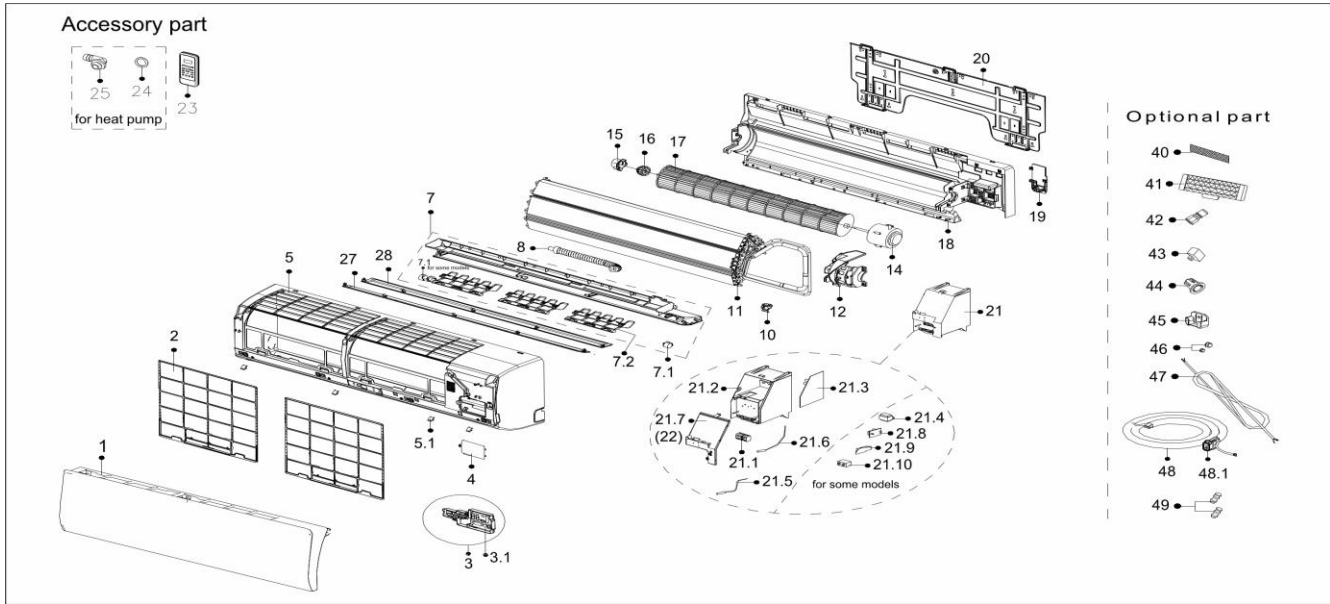

Exploded View

ComfortStar®

Model

CGS36CD(I)

EX_ID	Spare Parts Code	Part Name(EN)	Qty.	Price	Remarks
1	12122000A86742	Panel assembly	1		
2	12122000025962	Air filter	2		
3	17222000A58427	Display box subassembly	1		
3.1	17122000047923	Display board subassembly	1		
4	12122000006694	Cover of electrical equipment	1		
5	12122000001931	Panel frame assembly	1		
5.1	12122000006272	Screw Cap	4		
7	12122000028165	Air outlet assembly	1		
7.1	11002010001666	Stepper motor	1		
7.2	12122000000148	Horizontal louver1	3		
8	12100501000021	Drain hose1	1		
10	12122000024323	Fixed clamp of temperature sensor	1		
11	15822000A19284	Evaporator assembly	1		
12	12122000005475	Fan motor cover	1		
14	11002015008646	Brushless DC Motor	1		
15	12122000000350	Bearing holder	1		
16	12622000000131	Bearing components	1		
17	12100102000084	Cross flow fan	1		
18	12122000003909	Chassis assembly	1		
19	12122000000460	pipe clamp board	1		
20	12222000000029	Installation plate	1		
21	17222000036474	Electronic control box subassembly (Mid-and low-end)	1		
21.1	17400401000576	Wire joint	1		
21.2	121220000004617	Electronic control box	1		
21.3	17122000054232	Main control board subassembly	1		
21.5	11201007003424	Room Temperature Sensor	1		
21.6	11201007003447	Pipe Temperature Sensor	1		
21.7	12122000005040	Cover of electronic control box	1		
23	17317000A63487	Remote controller	1		
24	12600701000039	seal ring	1		
25	12100509000061	Drain hose2	1		
27	12122000006106	Horizontal louver2	1		
28	12122000008092	Horizontal louver3	1		
40	12100204000685	Air freshening filter	1		
42	15500209000002	Detection valve	1		
45	12122000029201	Bracket of remote Controller	1		
46	15500406000003	Copper nut1	1		
46	15500406000010	Copper nut2	1		
47	17401203A01550	Indoor and Outdoor Junction Cable	1		