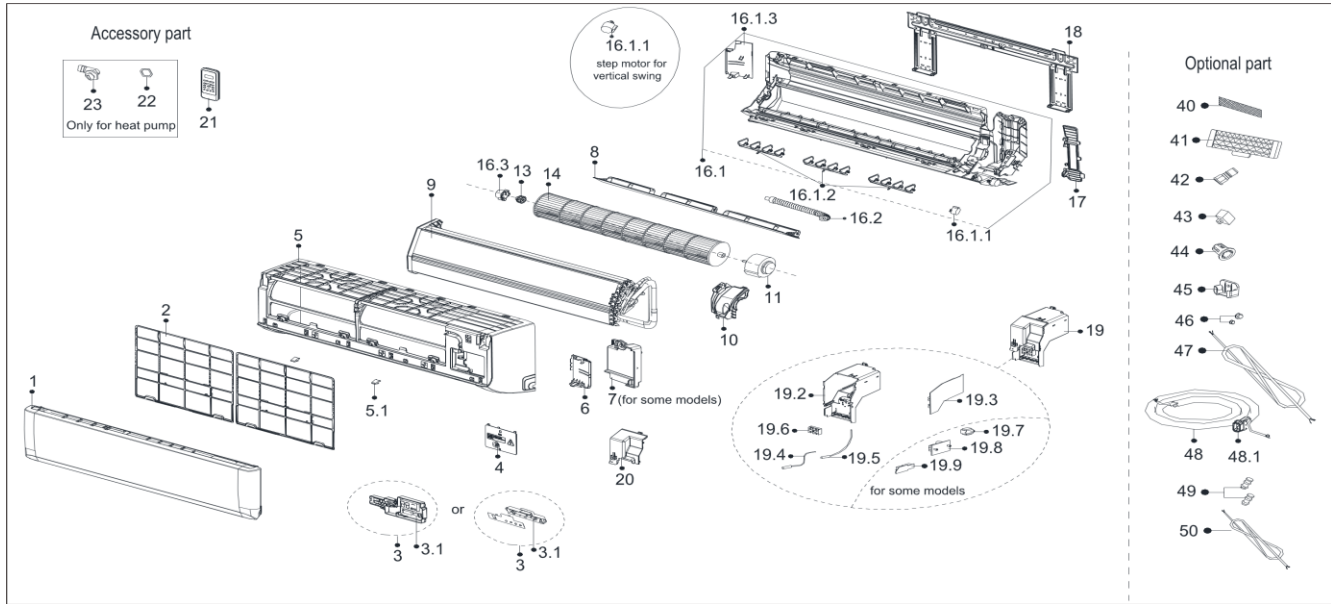

Exploded View

ComfortStar®

Model

CGS24CD(I)

EX ID	Spare Parts Code	Part Name(EN)	Qty.	Remark2	Remarks
1	12122000A86740	Panel assembly	1		
2	12100204000461	Air filter	2		
4	12122000025611	Cover of electrical equipment	1		
5	12122000025606	Panel frame assembly	1		
5.1	12122000013139	Screw Cap	2		
6	12122000004608	Front cover of chassis(right)	1		
7	12122000025617	Cover board for wiring	1		
8	12122000025607	Horizontal louver	1		
9	15822000A17799	Evaporator assembly	1		
10	12122000005512	Fan motor cover	1		
11	11002015008646	Brushless DC Motor	1		
13	12622000000131	Bearing components	1		
14	12100102000018	Cross flow fan	1		
16	12122000028181	Chassis assembly	1		
16.1	12122000028182	Chassis assembly1	1		
16.1.1	11002010000049	Stepper motor	1		
16.1.2	12122000000135	Horizontal louver1	3		
16.1.3	12122000004614	Front cover of chassis	1		
16.1.7	12122000000344	Insulated axis	1		
16.2	12100501000032	Drain hose	1		
16.3	12122000000350	Bearing holder	1		
16.5	12122000028182	Chassis assembly2	1		
17	12122000012942	pipe clamp board	1		
18	12222000000026	Installation plate	1		
19	17222000A63694	Electronic control box subassembly (Mid-and low-end)	1		
19.2	12122000025614	Electronic control box BMC	1		
19.3	17122000052118	Main control board subassembly	1		
19.4	11201007003425	Room Temperature Sensor	1		
19.5	11201007003445	Pipe Temperature Sensor	1		
19.6	17400401000576	Wire joint	1		
20	12122000025610	Cover of electronic control box (BMC)	1		
21	17317000A63487	Remote controller	1		
22	12600701000039	seal ring	1		
23	12100509000061	Drain hose2	1		
24	12222000004705	pipe connect board	1		
40	12100204000685	Air freshening filter	1		
42	15500209000002	Detection valve	1		
45	12122000029201	Bracket of remote Controller	1		
46	15500406000003	Copper nut	1		
46	15500406000010	Copper nut1	1		
47	17401203A01550	Indoor and Outdoor Junction Cable	1		