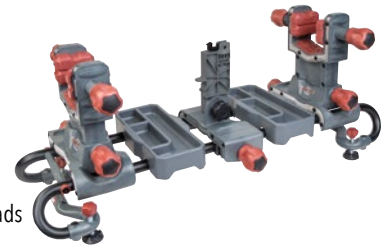

Regular [SHOW](#)

Bipod - Black.....#BOG 1100478\$37.04\$33.33

Bipod - Camo.....#BOG 1100484\$41.15\$37.04

Tripod - Camo.....#BOG 1100485\$61.75\$55.58

Ultra Gun Vise

- Dual Clamp Technology
- Ball and socket articulating clamp pads
- Rigid steel tube frame
- Fast-turn knobs, for quick clamping