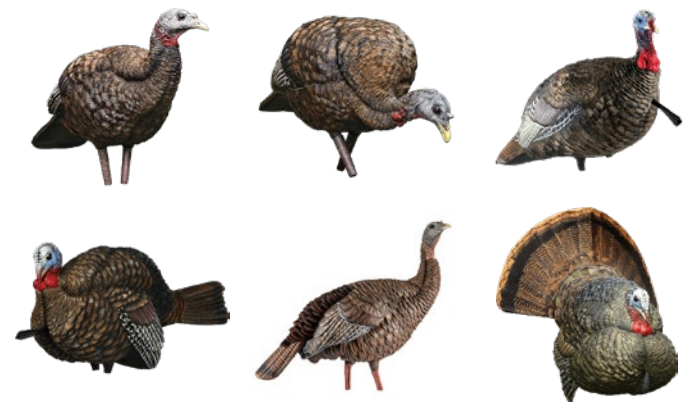

LCD Decoys

- PVC dura-rubber quiets movements
- Realistic movement without unnatural spin

		Regular	SHOW
Quarter Strut Jake.....	#AVX 8003.....	$66.46	$59.81
Strutter.....	#AVX 8004.....	$90.22	$81.20
Lookout Hen.....	#AVX 8006.....	$56.96	$51.26
Feeder Hen.....	#AVX 8007.....	$56.96	$51.26
Breeder Hen.....	#AVX 8008.....	$56.96	$51.26
Laydown Hen.....	#AVX 8011.....	$56.96	$51.26
Half-Strut Jake.....	#AVX 8012.....	$79.76	$71.78