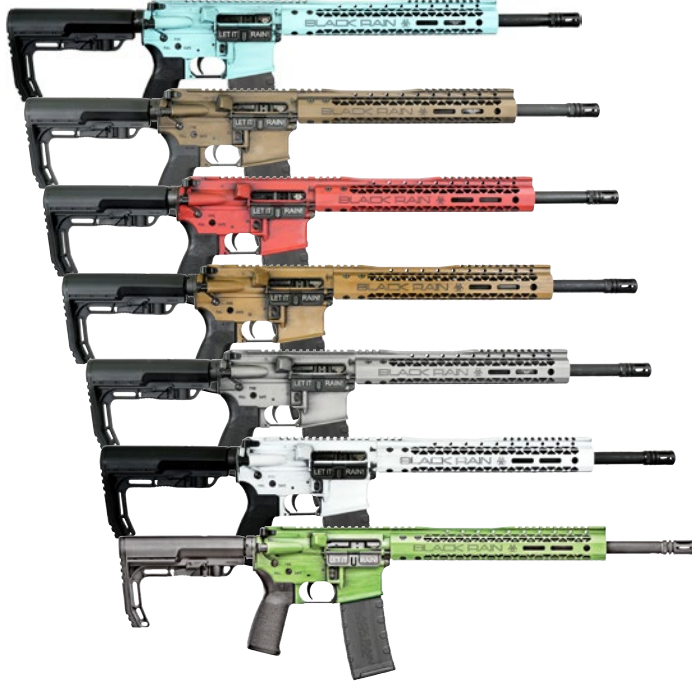

22LR 10rd 18"		Regular	SHOW
Black Stock.....	#BR BRO22HBLK	\$558.72	\$537.99
FDE Stock.....	#BR BRO22HFDE	\$558.72	\$537.99

BRO-FUSION

- Direct impingement; .750 low profile non-adjustable gas block
- 4150V Chromoly SOCOM barrel with A2 flash hider
- Salt bath Nitride coated Spec15 BCG
- Mil-Spec G.I. trigger
- MFT Minimalist stock & EPG16 grip, 12" M-LOK slim handguard