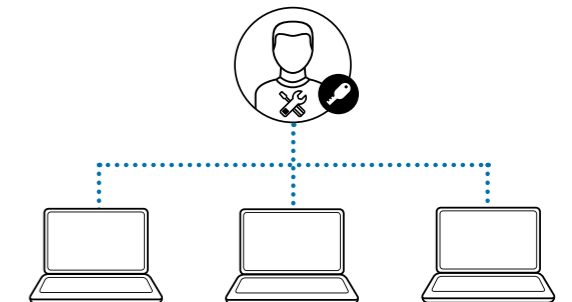

Single Keyed

All locks are alike; only one master key will open locks. No individual keys provided. Designed to reduce risk in classroom, lab, or library environments. Computer can be locked in place with IT manager access only.