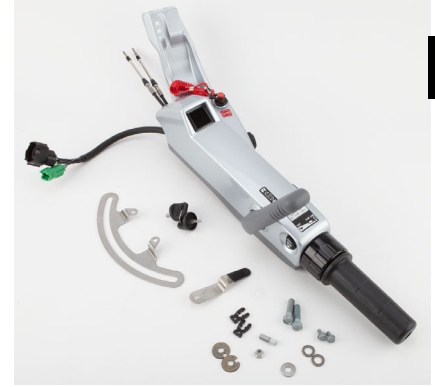

TILLER HANDLE KITS

Tiller Handle Kit

BF25/30D Manual Tilt Type, D4 Model Year and Subsequent	
Oyster Silver Tiller Handle Kit	06533-ZW2-F08ZA
Aquamarine Silver Tiller Handle Kit	06533-ZW2-F08ZB (shown)

Tiller Handle Kit

BF25/30D , Power Tilt Type, D4 Model Year and Subsequent	
Oyster Silver Tiller Handle Kit	06533-ZW2-F68ZA
Aquamarine Silver Tiller Handle Kit	06533-ZW2-F68ZB (shown)

Tiller Handle Kit

BF40D/BF50D only, Power Tilt Type	
Oyster Silver Tiller Handle Kit	06533-ZZ5-060ZA
Aquamarine Silver Tiller Handle Kit	06533-ZZ5-060ZB (shown)

Multi-function Tiller Handle Kit

Features: Converts a remote model to a tiller model. Includes troll control switch.

Includes: Tiller handle and mount, start and stop switches, gearshift, oil pressure/engine temperature alert lamps.

Multi-function Tiller Handle Kit

Features: Power trim and tilt switch on the throttle grip, troll control switch, start and stop switches, gearshift, and oil pressure/engine temperature alert lamps.

Includes: Tiller handle, emergency stop switch lanyard, keys, and mounting hardware.