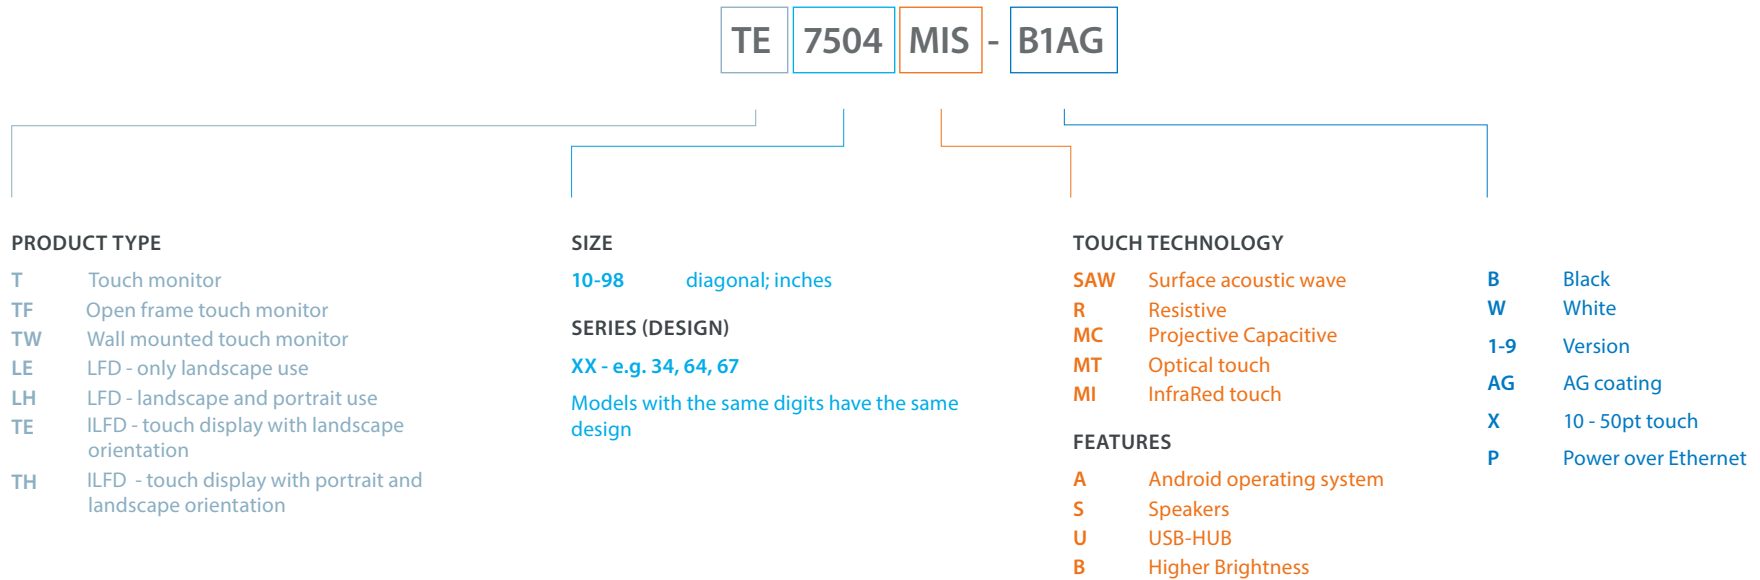

**(INTERACTIVE)
LARGE FORMAT DISPLAYS**

TOUCHSCREENS

iiyama
professional displays

THE ABC OF IIYAMA - How to find your perfect match?

Panel type? Resolution? Touch technology? Orientation or anti-glare coating? - Our model names will tell you all about the basic specifications of each product. Below you will find a practical guide explaining how to read them.