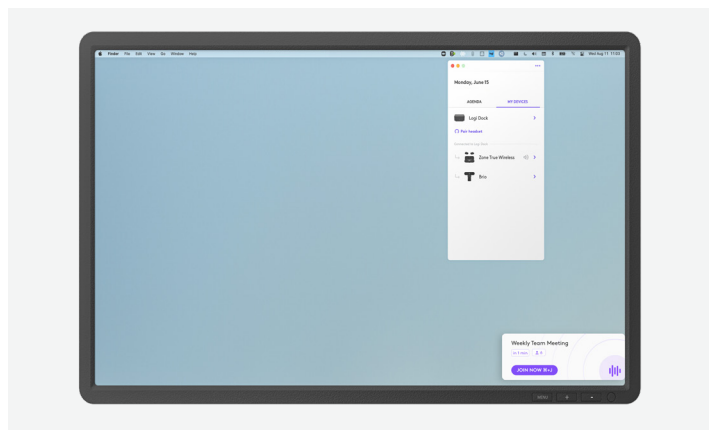

logitech®

DATASHEET

LOGI DOCK

Upgrade the remote working experience with Logi Dock, an all-in-one docking station with one-touch meeting controls and a built-in speakerphone. Compatible with leading video conferencing platforms and easy to set up, Logi Dock connects everything in one tidy unit, replaces the need for extra peripherals, and eliminates a tangle of cables and wires.

THE ULTIMATE DOCK FOR HYBRID WORKERS

Logi Dock is an all-in-one docking station with meeting controls and enterprise-quality audio that simplifies personal workspaces and improves the WFH experience.

Designed to declutter the desktop, Logi Dock provides a single connection point for up to five USB peripherals and two monitors¹, while powering your laptop up to 100 watts.

With calendar integration² and support for Microsoft Teams®, Logi Dock makes it easy to join your next meeting. Just press a button and you're in.

For high-quality calls, Logi Dock features a built-in, noise-canceling speakerphone, which also delivers impressive stereo sound when you want music as your work companion.

TAKE CONTROL OF YOUR MEETING

Integrated with Microsoft Teams®, Logi Dock allows you to instantly join any meeting with a single touch².

Simple Meeting Controls with Visual Alerts

Control audio and camera at your fingertips by pressing the mute, volume, or video buttons. Get alerts about upcoming video calls from the ambient light indicators.