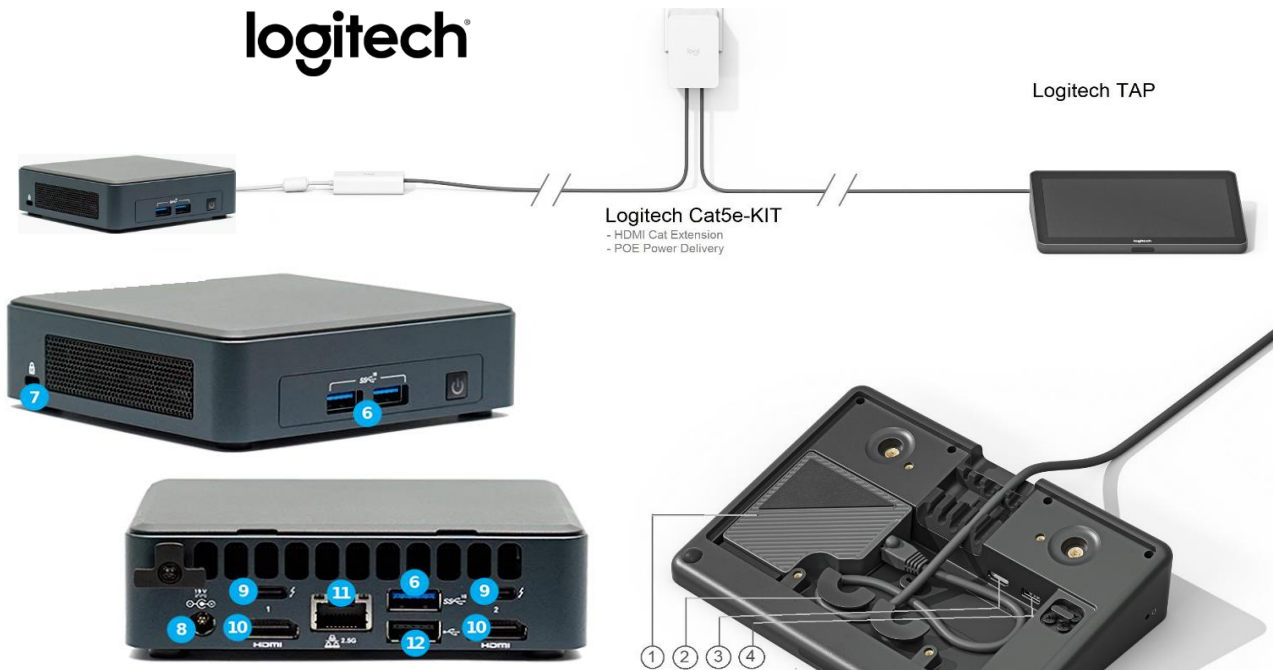

Product Name

Intel NUC, Microsoft Teams Rooms  
AIS NUC11TNKi5

Product Configuration Details

Characteristics	VALUES
Preload Type	Custom Image: Microsoft Teams Rooms
Preload OS	Windows 10 IOT Enterprise SAC
Preload Language	CI_W10 IOT64 CLB-WE ML
Platform	Intel NUC gen 11
Processor	Intel® Core™ i5-1135G7 (2.4 GHz – 4.2 GHz, Quad Core, 8 MB Cache, 28W TDP)
DIMM Memory	8 GB DDR4 SO-DIMM
Storage Selection	250 GB NVMe SSD
Graphics	Intel® Iris® Xe Graphics
Power Adapter	19V, 120W power brick
W-LAN	Wifi 6 AX201
LAN	1 x Intel® 2.5 Gigabit LAN
USB Ports	3 x USB 3.2   1 x USB 2.0   2 x Thunderbolt 4
HDMI	2x HDMI 2.0b ports supporting 4K at 60 Hz
Audio	Up to 7.1 multichannel (or 8-channel) digital audio on HDMI and DP type C ports
Warranty	3Y Onsite
DIMENSIONS (W X D X H)	117 x 112 x 37 mm
VESA	Incl. VESA Mount

Logitech Bundle P/N TAPMSTBASEINT

- 5. Intel® Wi-Fi 6 AX201
- 6. 3x USB 3.2 Gen2 ports
- 7. Kensington lock
- 8. 12-24V DC input
- 9. 2x Thunderbolt (DP 1.4a and USB 4)
- 10. 2x HDMI 2.0b
- 11. Intel® i225-LM 10/100/1000/2500 Mbps RJ45 Ethernet
- 12. 1x USB 2.0 port

- 1 Cat5 Receiver
  - 2 Cat Cable
  - 3 HDMI in
  - 4 USB (Disabled)
- Dimension:  
244 x 179 x 58 mm