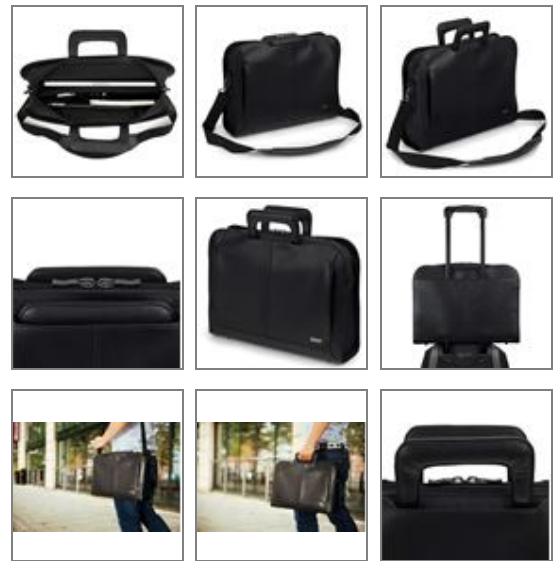

# Executive 14" Topload Laptop Case - Black

TBT263EU

## Description

The Targus Executive Topload bag is a smart and comfortable bag for protecting your tech. It features a cushioned laptop compartment, designed to fit up to 14" screen size, a soft-lined tablet pocket and a large pocket with a full workstation for storing your pens, business cards and other accessories. An adjustable padded shoulder strap, premium zipper pullers and a structured design make it a comfortable yet durable bag for taking on the move with you. The padded handles are also fully retractable so it can be used as a messenger bag.

### Carry In Comfort

With lots of space and designated pockets and compartments for your laptop, tablet, accessories and stationary while maintaining an overall slim profile.

## Features

- Spacious compartments for storing your laptop, tablet and accessories
- Premium, fully retractable handles
- Padded, ergonomic shoulder strap
- Premium metallic zipper pullers