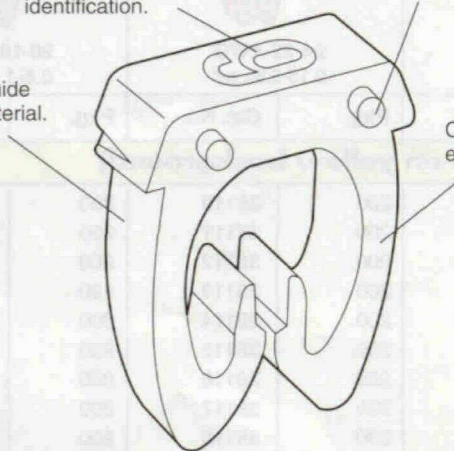

Legrand® International Products CAB 3® Cable Marking System

Pass & Seymour
legrand

Legrand® International Products

Application

The easy-to-use CAB 3 Marking System provides legible and precise identification to wiring systems. CAB 3 features an easy-to-use dispenser system for fast marking, with an interlocking capability to eliminate movement on the wire.

Plus, the color-coding system allows instant recognition to help you save time.

Product Features

Numbers are hot stamped for permanent identification.

Side clipping design ensures perfect alignment of markers.

Polyamide 6/6 material.

Color coded for easy identification.