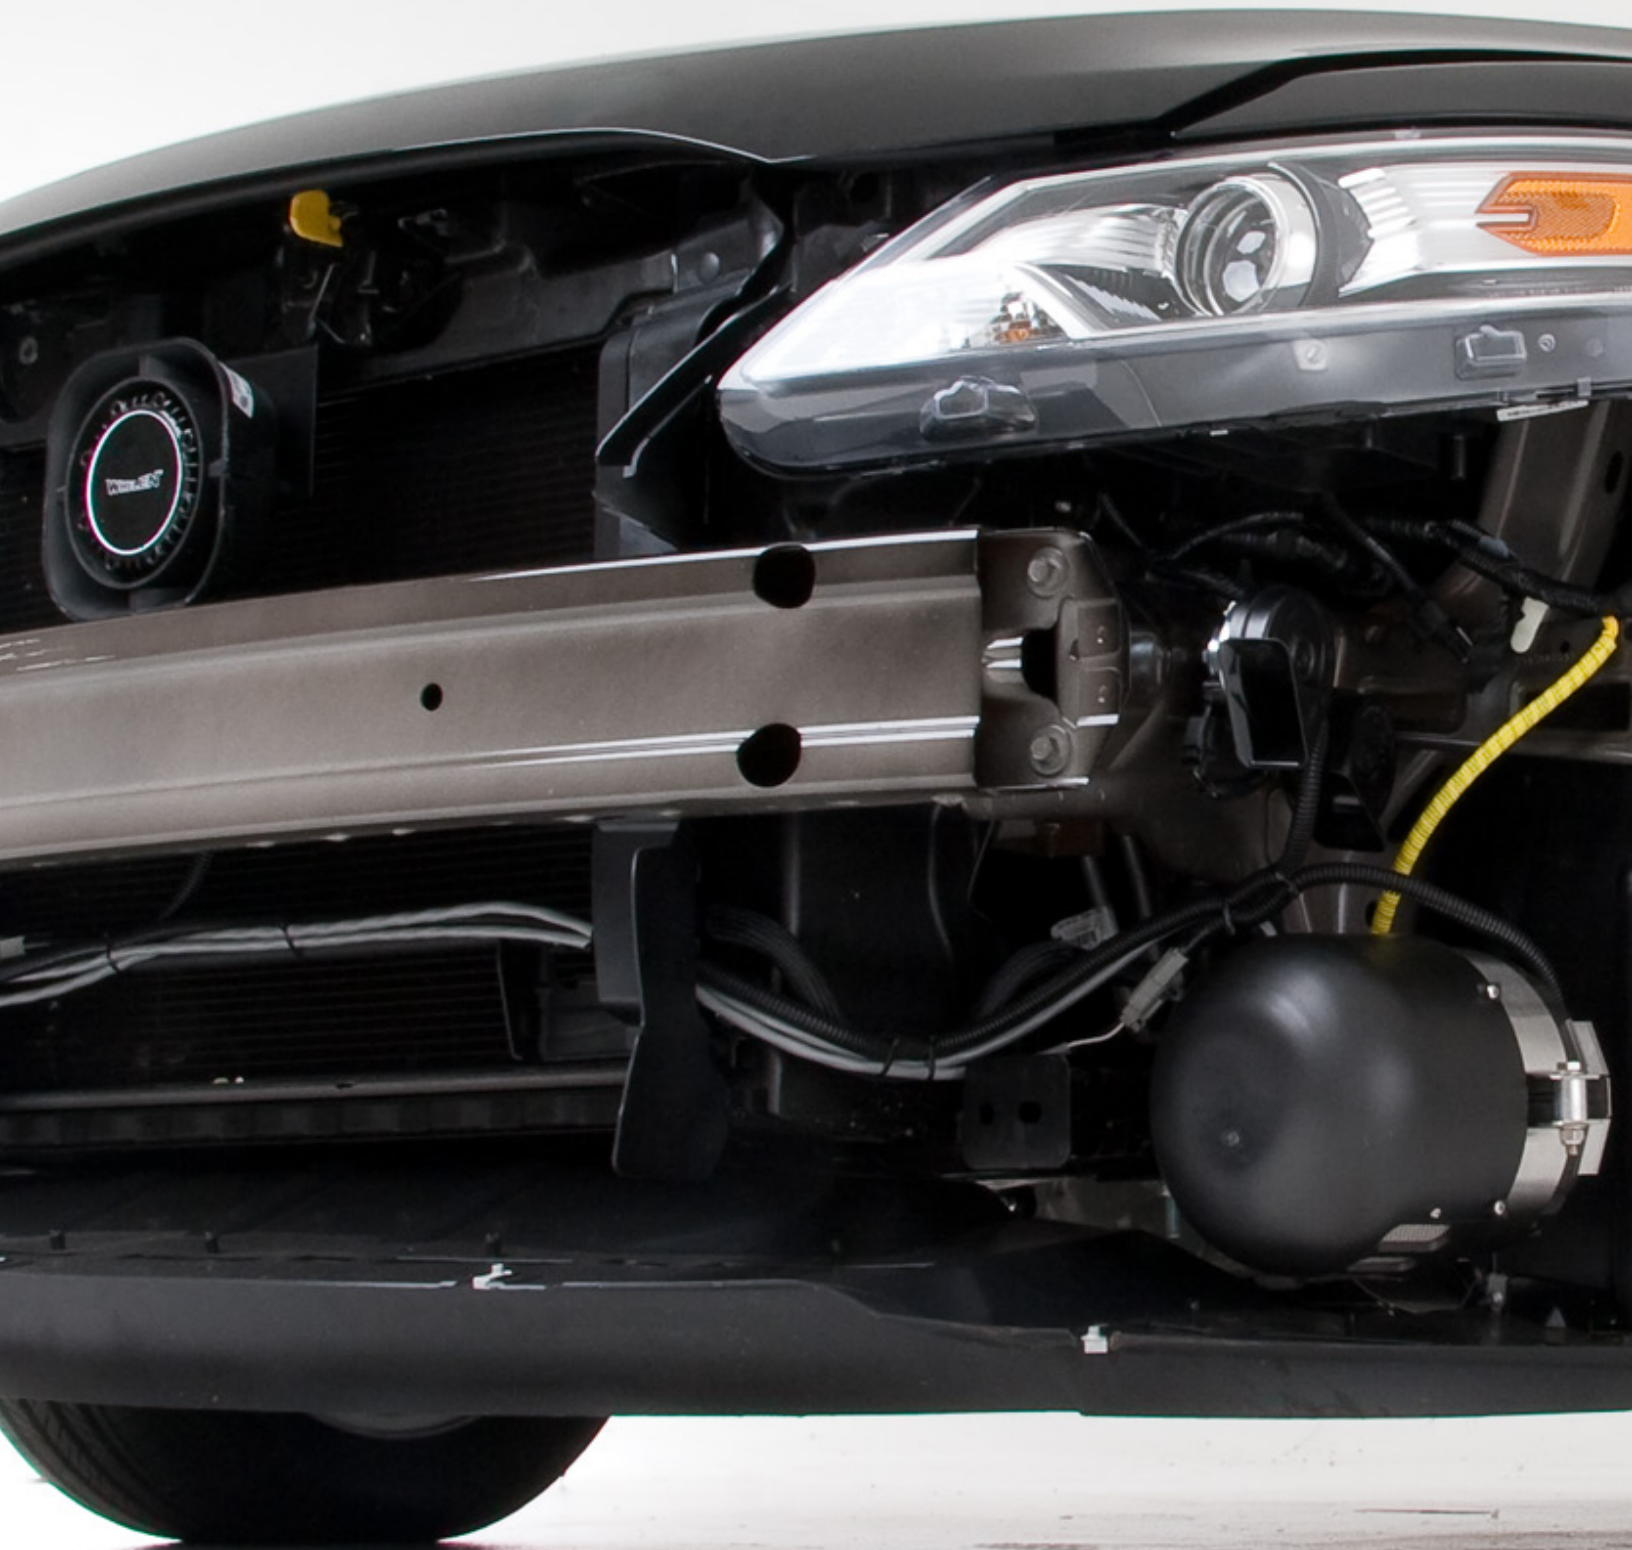

Single unit siren with 9-switch light control, Park-Kill, and Timed Out Relay with multiple Scan-Lock™ siren tones.

295SSA1 & 295SDA1 Sirens

Powerful traffic clearing capability in a full featured siren and control head with remote amplifier. Now available in single or dual tone models.