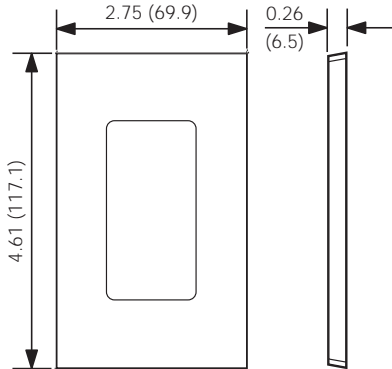

80301-SW
Standard Size

SJ26-SW
Midway Size

Standard Size
Single-Gang Screwless Snap-On Wallplate

80301-S

Midway Size
Single-Gang Screwless Snap-On Wallplate

SJ26-S

Midway wallplates can be mounted onto larger-volume outlet boxes and/or used to hide wall irregularities. Midway wallplates are a full 0.375" higher and wider than standard size wallplates.

NOTE: Add 1.81" (46.0mm) for each additional gang.

Decora Plus Screwless Snap-On Wallplates

DESCRIPTION	COLOR	STANDARD	MIDWAY
1-Gang 1-Decora	Ivory	80301-SI	SJ26-SI
	Ebony/Black	80301-SE	SJ26-SE
	Gray	80301-SGY	SJ26-SGY
	White	80301-SW	SJ26-SW
	Mahogany/Brown	80301-S	SJ26-S
	Almond	80301-SA	SJ26-SA
	Light Almond	80301-ST	SJ26-ST
2-Gang 2-Decora	Ivory	80309-SI	SJ262-SI
	Ebony/Black	80309-SE	SJ262-SE
	Gray	80309-SGY	SJ262-SGY
	White	80309-SW	SJ262-SW
	Mahogany/Brown	80309-S	SJ262-S
	Almond	80309-SA	SJ262-SA
	Light Almond	80309-ST	SJ262-ST
3-Gang 3-Decora	Ivory	80311-SI	SJ263-SI
	Ebony/Black	80311-SE	SJ263-SE
	White	80311-SW	SJ263-SW
	Almond	80311-SA	SJ263-SA
	Light Almond	80311-ST	SJ263-ST
4-Gang 4-Decora	Ivory	80312-SI	SJ264-SI
	White	80312-SW	SJ264-SW
	Almond	80312-SA	SJ264-SA
	Light Almond	80312-ST	SJ264-ST
5-Gang 5-Decora	Ivory	80321-SI	SJ265-SI
	White	80321-SW	SJ265-SW
	Almond	80321-SA	SJ265-SA
	Light Almond	80321-ST	SJ265-ST
6-Gang 6-Decora	Ivory	80326-SI	SJ266-SI
	White	80326-SW	SJ266-SW
	Almond	80326-SA	SJ266-SA
	Light Almond	80326-ST	SJ266-ST