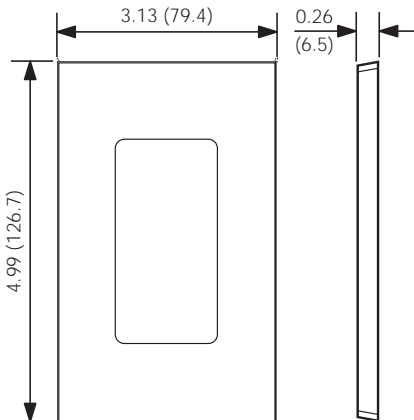

80301-SW
Standard Size

SJ26-SW
Midway Size

Standard Size
Single-Gang Screwless Snap-On Wallplate

80301-S

Midway Size
Single-Gang Screwless Snap-On Wallplate

SJ26-S

Midway wallplates can be mounted onto larger-volume outlet boxes and/or used to hide wall irregularities. Midway wallplates are a full 0.375" higher and wider than standard size wallplates.

NOTE: Add 1.81" (46.0mm) for each additional gang.

Decora Plus Screwless Snap-On Wallplates

DESCRIPTION	COLOR	STANDARD	MIDWAY
1-Gang 1-Decora	Ivory	80301-SI	SJ26-SI
	Ebony/Black	80301-SE	SJ26-SE
	Gray	80301-SGY	SJ26-SGY
	White	80301-SW	SJ26-SW
	Mahogany/Brown	80301-S	SJ26-S
	Almond	80301-SA	SJ26-SA
	Light Almond	80301-ST	SJ26-ST
2-Gang 2-Decora	Ivory	80309-SI	SJ262-SI
	Ebony/Black	80309-SE	SJ262-SE
	Gray	80309-SGY	SJ262-SGY
	White	80309-SW	SJ262-SW
	Mahogany/Brown	80309-S	SJ262-S
	Almond	80309-SA	SJ262-SA
	Light Almond	80309-ST	SJ262-ST
3-Gang 3-Decora	Ivory	80311-SI	SJ263-SI
	Ebony/Black	80311-SE	SJ263-SE
	White	80311-SW	SJ263-SW
	Almond	80311-SA	SJ263-SA
	Light Almond	80311-ST	SJ263-ST
4-Gang 4-Decora	Ivory	80312-SI	SJ264-SI
	White	80312-SW	SJ264-SW
	Almond	80312-SA	SJ264-SA
	Light Almond	80312-ST	SJ264-ST
5-Gang 5-Decora	Ivory	80321-SI	SJ265-SI
	White	80321-SW	SJ265-SW
	Almond	80321-SA	SJ265-SA
	Light Almond	80321-ST	SJ265-ST
6-Gang 6-Decora	Ivory	80326-SI	SJ266-SI
	White	80326-SW	SJ266-SW
	Almond	80326-SA	SJ266-SA
	Light Almond	80326-ST	SJ266-ST