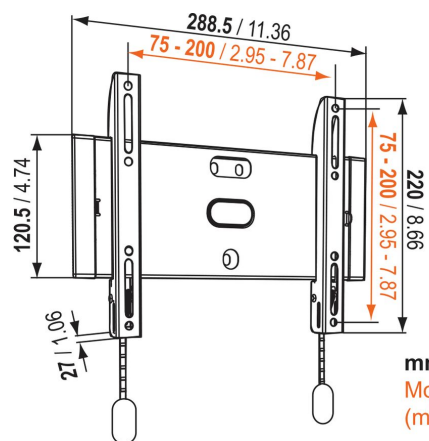

BASE 05 S Fixed TV Wall Mount

Key Benefits

- Strong and Simple: solid, secure solutions to mount your TV
- Mount your TV only 2,7 cm from the wall
- Lock your TV securely in place

For TVs up to 43 inch (109 cm)

BASE 05 S is a strong, solid wall mount that is suitable for 19 to 43 inch (48 to 109 cm) TVs weighing up to 20 kg (44 lbs). Flat against the wall to save space. The best way to save space around your TV is to mount it flat against the wall. The BASE 05 S is a fixed TV wall mount that still leaves enough space for air circulation, to prevent overheating.

BASE 05 S Fixed TV Wall Mount

Specifications

Article number (SKU)	8343105
Colour	Black
EAN single box	8712285324147
Product size	S
TÜV certified	Yes
Guarantee	Lifetime
Min. screen size (inch)	19
Max. screen size (inch)	43
Max. weight load (kg/Lbs)	20 / 44.09
Min. hole pattern	50mm x 50mm
Max. hole pattern	200mm x 200mm
Max. bolt size	M8
Max. height of interface (mm)	220
Max. width of interface (mm)	288
Certifications	TÜV
Min. distance to the wall (mm / inch)	27 / 1.06
Service position	No
Spirit level included	No
Universal or fixed hole pattern	Universal