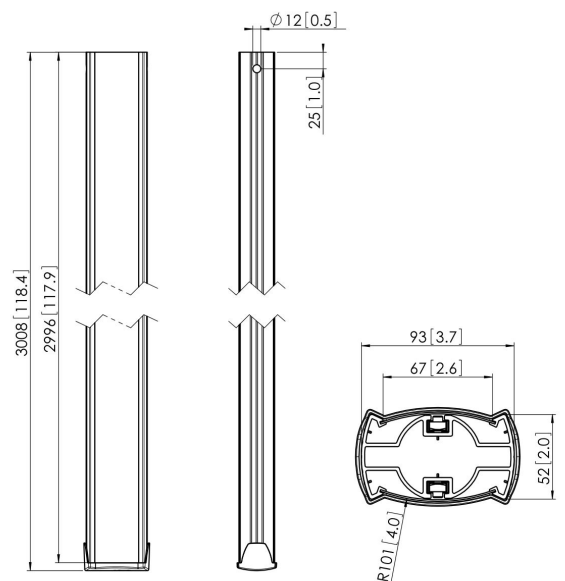

PUC 2530 Pole 300 cm (black)

The PUC 2530 is a 300 cm pole and is a part of the modular Connect-it system with which you can create a ceiling solution for medium- to large-sized displays.

PUC 2530 Pole 300 cm (black)

Specifications

Article number (SKU)	7225300
Colour	Black
EAN single box	8712285329388
Length	3000
TÜV certified	Yes
Guarantee	5 years
Max. weight load (kg/Lbs)	80 / 176.37
Back-to-back displays	True
Conned It exceptions	2x if inches gte 65