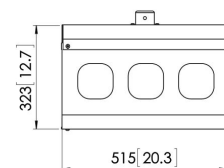

## PPA 320 Projector anti-theft Housing

The PPA 310 is an anti-theft housing for small-medium sized projectors, while the PPA 320 is designed for the bigger size projectors. Both offer maximum protection to projectors in schools and public environment. Max. projector size 510 x 460 x 180 mm (W x D x H)

## Specifications

Article number (SKU)	7093204
Colour	Silver
EAN single box	8712285322723
Height	323
Width	539
Depth	515
Guarantee	5 years

VOGEL'S HOLDING BV (©)

All rights reserved.  
Subject to printing errors,  
technical and price  
amendments.