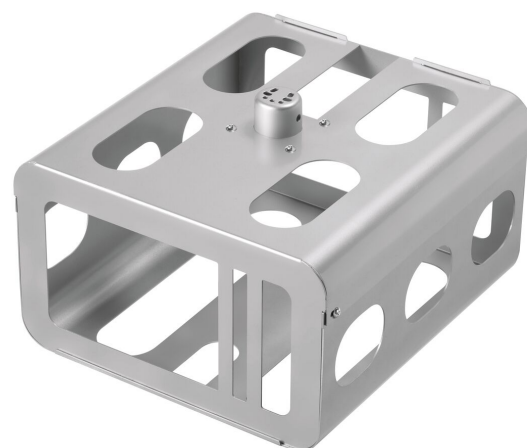

## PPA 320 Projector anti-theft Housing

The PPA 310 is an anti-theft housing for small-medium sized projectors, while the PPA 320 is designed for the bigger size projectors. Both offer maximum protection to projectors in schools and public environment. Max. projector size 510 x 460 x 180 mm (W x D x H)

## PPA 320 Projector anti-theft Housing

## Specifications

Article number (SKU)	7093204
Colour	Silver
EAN single box	8712285322723
Height	323
Width	539
Depth	515
Guarantee	5 years

VOGEL'S HOLDING BV (©)

All rights reserved.  
Subject to printing errors,  
technical and price  
amendments.