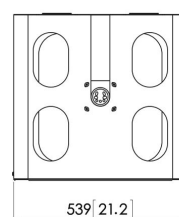

## PPA 320 Projector anti-theft Housing

The PPA 310 is an anti-theft housing for small-medium sized projectors, while the PPA 320 is designed for the bigger size projectors. Both offer maximum protection to projectors in schools and public environment. Max. projector size 510 x 460 x 180 mm (W x D x H)

## Specifications

Article number (SKU)	7093204
Colour	Silver
EAN single box	8712285322723
Height	323
Width	539
Depth	515
Guarantee	5 years

VOGEL'S HOLDING BV (©)

All rights reserved.  
Subject to printing errors,  
technical and price  
amendments.