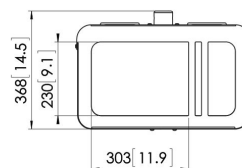

## PPA 320 Projector anti-theft Housing

The PPA 310 is an anti-theft housing for small-medium sized projectors, while the PPA 320 is designed for the bigger size projectors. Both offer maximum protection to projectors in schools and public environment. Max. projector size 510 x 460 x 180 mm (W x D x H)

## Specifications

Article number (SKU)	7093204
Colour	Silver
EAN single box	8712285322723
Height	323
Width	539
Depth	515
Guarantee	5 years

VOGEL'S HOLDING BV (©)

All rights reserved.  
Subject to printing errors,  
technical and price  
amendments.