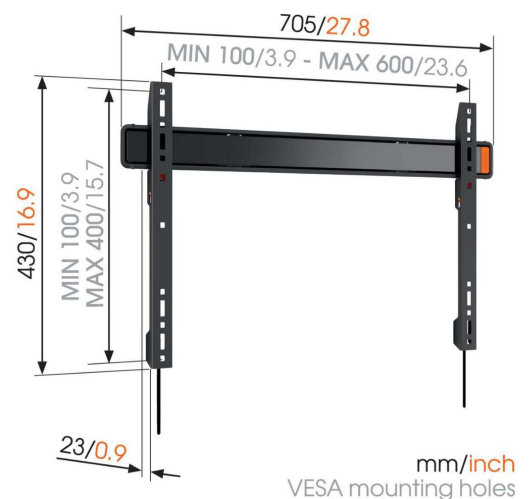

WALL 3305 Fixed TV Wall Mount

Key Benefits

- Lock your TV securely in place
- Mount your TV only 2,3 cm from the wall
- Simply Smart Value: Great comfort for an affordable price
- Use the app and mark the first drilling hole easily!
- Install your mount perfectly level: spirit level included!

Flat wall mounting for large TVs

The WALL 3305 fixed TV bracket mounts large and heavy TVs securely and flat against the wall. Suitable for TVs from 40" to 100" (101-254 cm) with a maximum weight of 80 kg.

WALL 3305 Fixed TV Wall Mount

Specifications

Article number (SKU)	8350130
Colour	Black
EAN single box	8712285335464
Product size	XL
TÜV certified	Yes
Guarantee	Lifetime
Min. screen size (inch)	40
Max. screen size (inch)	100
Max. weight load (kg/Lbs)	80 / 176.37
Min. hole pattern	100mm x 100mm
Max. hole pattern	600mm x 400mm
Max. bolt size	M8
Max. height of interface (mm)	430
Max. width of interface (mm)	705
Certifications	TÜV
Max. horizontal hole pattern (mm)	600
Max. vertical hole pattern (mm)	400
Min. distance to the wall (mm / inch)	23 / 0.91
Spirit level included	Yes
Universal or fixed hole pattern	Universal