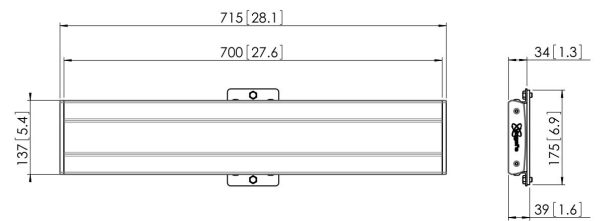

PFB 3407 Display Interface Bar (black)

The PFB 3407 interface bar is part of the modular Connect-it system with which you can create your own ceiling, floor or wall solution.

PFB 3407 Display Interface Bar (black)

Specifications

Article number (SKU)	7234070
Colour	Black
EAN single box	8712285329449
Width	715
TÜV certified	Yes
Guarantee	5 years
Max. height of interface (mm)	180
Max. width of interface (mm)	715
Fischer inside	Yes
Max. depth of interface (mm)	35
Max. horizontal hole pattern (mm)	650
Max. weight load on pole (kg)	80
Max. weight load on wall (kg)	53
Min. horizontal hole pattern (mm)	100