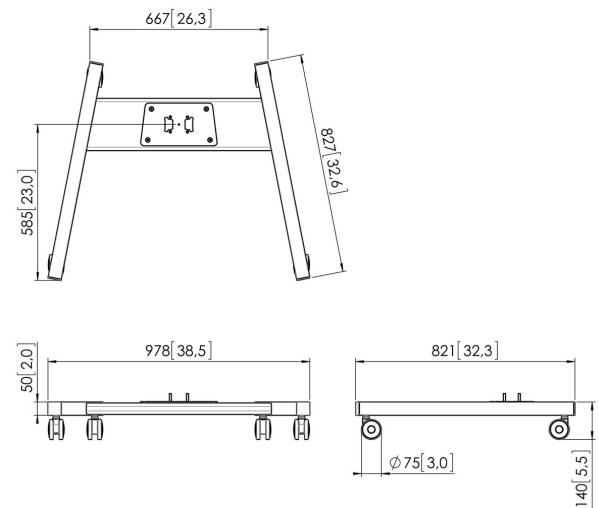

PFT 8520 Trolley Frame

The PFT8520 trolley frame is a part of the modular Connect-it system with which you can create a mobile solution for medium- to large-sized displays.

PFT 8520 Trolley Frame

Specifications

Article number (SKU)	7328524
Colour	Silver
EAN single box	8712285323928
Height	140
Width	978
Depth	826
TÜV certified	Yes
Guarantee	5 years

VOGEL'S HOLDING BV (©)

All rights reserved.
Subject to printing errors,
technical and price
amendments.