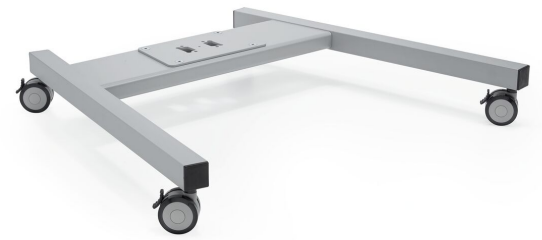

PFT 8520 Trolley Frame

The PFT8520 trolley frame is a part of the modular Connect-it system with which you can create a mobile solution for medium- to large-sized displays.

PFT 8520 Trolley Frame

Specifications

Article number (SKU)	7328524
Colour	Silver
EAN single box	8712285323928
Height	140
Width	978
Depth	826
TÜV certified	Yes
Guarantee	5 years

VOGEL'S HOLDING BV (©)

All rights reserved.
Subject to printing errors,
technical and price
amendments.