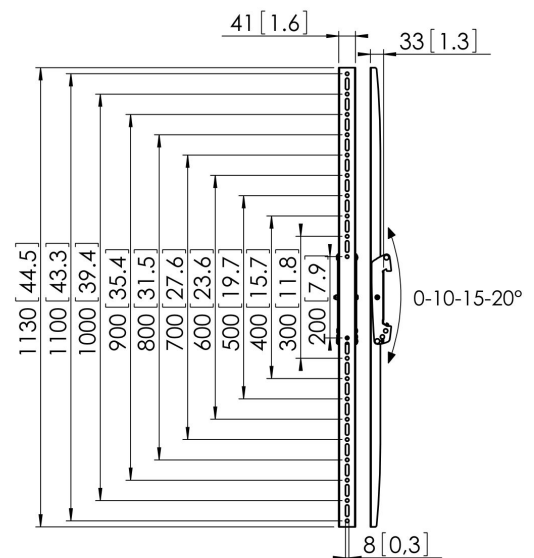

## PFS 3311 Display Interface Strips tilt

The PFS 3311 interface display strips is part of the modular Connect-it system with which you can create your own ceiling or floor solution for medium to large sized displays.

## PFS 3311 Display Interface Strips tilt

# Specifications

Article number (SKU)	7233110
Colour	Black
EAN single box	8712285318948
Height	1130
TÜV certified	Yes
Tilt	Tilt up to 20°
Guarantee	5 years
Max. weight load (kg/Lbs)	80 / 176.37
Max. bolt size	M8
Max. height of interface (mm)	1130
Max. width of interface (mm)	41
Connect It exceptions	2x back-to-back
Max. vertical hole pattern (mm)	1100
Min. vertical hole pattern (mm)	200
Service position	No