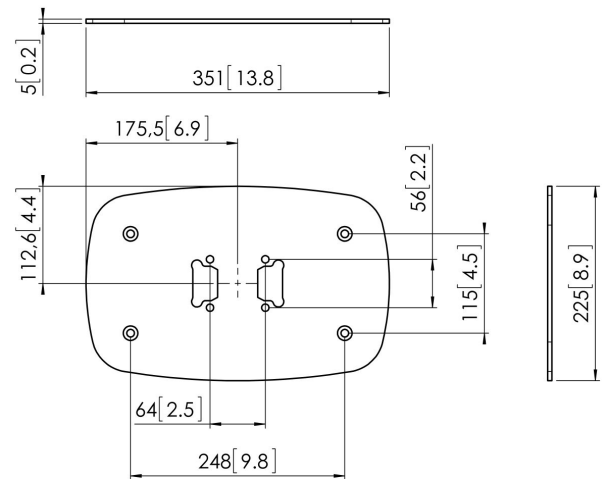

PFF 7060 Floor Mounting Plate

The PFF 7060 floor plate is a part of the modular Connect-it system. With this floorplate you can create a multi purpose permanent floor solution.

PFF 7060 Floor Mounting Plate

Specifications

Article number (SKU)	7327064
Colour	Silver
EAN single box	8712285323881
Height	5
Width	351
Depth	225
TÜV certified	Yes
Guarantee	5 years

VOGEL'S HOLDING BV (©)

All rights reserved.
Subject to printing errors,
technical and price
amendments.