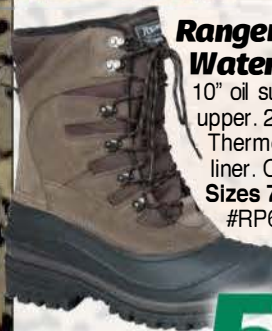

Men's & Women's

Chore™ All Conditions Work Boot

CR flex-foam bootie with four-way stretch nylon 100% waterproof, lightweight, flexible and buoyant. #CHH-000A, #WCHM-000. Sizes 7-13. 544-1548/1663, 0409/0467

104⁹⁹

Arctic Muck™ Men's Boot

100% waterproof, lightweight and flexible. MS-1 molded outsole. EVA molded midsole. Added toe protection with a wrap-up bumper. Comfort range of -40° F to 60° F. Sizes 7-14. ASP-0000A. 544-1465/1530

159⁹⁹
EDLP

Muck® Men's Arctic Ice Winter Boots

Waterproof. AVTV-900. 571-1024/1090

179⁹⁹

SERVUS
by Honeywell

Servus® Men's Knee Boots
Sizes 3-13. #18805.

Reg. 22.99. 571-0919/1016

18⁹⁹

Muck® Woody Max™ Cold-Conditions Hunting Boot

Mossy Oak Break-Up. Fleece Lining, Waterproof. Comfort Range: -40° F to 40° F. Sizes 5-13.

571-3004/3088

179⁹⁹

Mucks® Women's Arctic Ice Tall

Good -60F to 30F. Black and purple. Sizes 6 and up. AS2TV-600.

571-1107/1157

179⁹⁹

NOT STOCKED IN ALL STORES

Servus® Knee Boot

Triple Density Technology™. Slip resistant sole, self cleaning cleat, steel shank. Sizes 4-15.

#75120. 571-9200/9317

23⁹⁹

SERVUS
by Honeywell

Arctic Muck™ Lace Pac Men's Boot

MOLV-900. 571-1165/1222

179⁹⁹

NOT STOCKED IN ALL STORES

Chore Muck™ Lace Pac Women's Boot

WALV-900. 571-1230/1280

159⁹⁹

NOT STOCKED IN ALL STORES

Ranger® Waterproof Pac

10" oil suede leather upper. 200 gram Thermolite. Removable liner. Comfort to -50° F. Sizes 7-13.

#RP613-BRN.

544-2504/2570

59⁹⁹

79⁹⁹

Muck™ Boots Rover Mossy Oak® Boys Rubber Boot

RVTMOBU. 571-1397/1446

NOT STOCKED IN ALL STORES