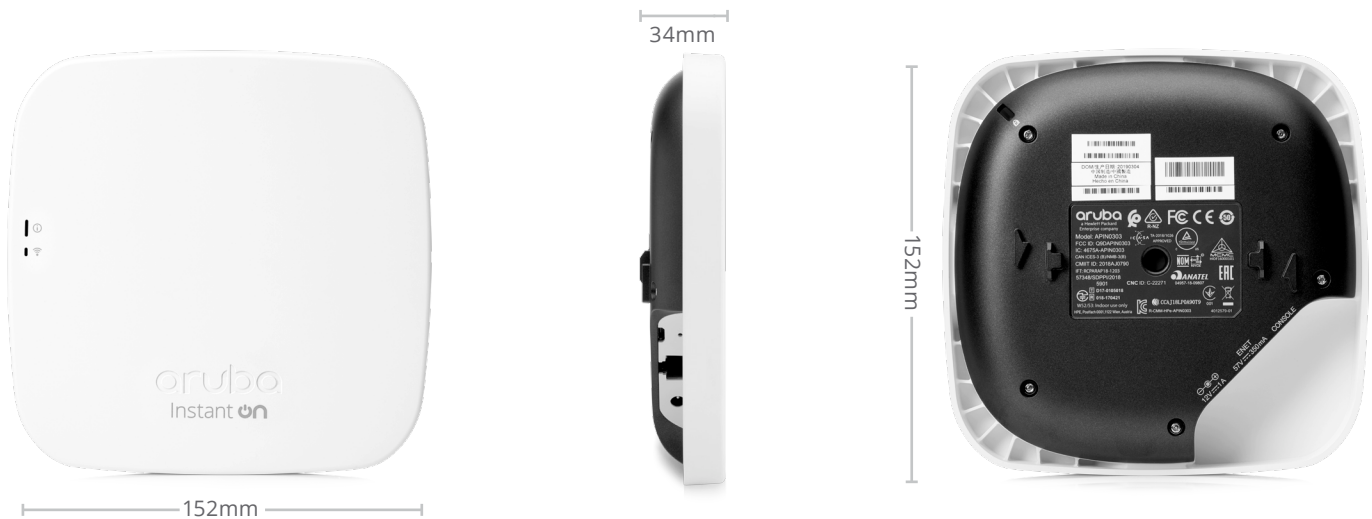

TECHNICAL SPECIFICATIONS

IN THE BOX

Aruba Instant On AP11 Indoor Access Point

Aruba Instant On AP11 Quick Start guide

Ceiling rail mount clip

Ethernet cable

Solid surface mount clip

RADIOS