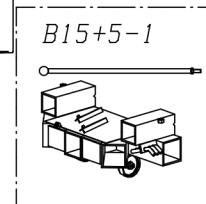

Autorobot B15+ B

SPARE PARTS LIST			2010-09-02
15842 Autorobot B15+ B			
No	Code	Description	Pcs
1	15840	B15+ Lifting/straightening device	1
2	15410	501D2 Telescope tower	1
3	1805428	B15-1A Bed extension with wedge	2