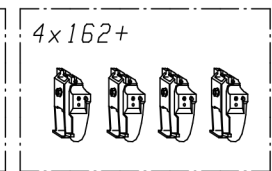

Autorobot B15+ B

SPARE PARTS LIST			2010-09-02
15842 Autorobot B15+ B			
No	Code	Description	Pcs
1	15840	B15+ Lifting/straightening device	1
2	15410	501D2 Telescope tower	1
3	1805428	B15-1A Bed extension with wedge	2