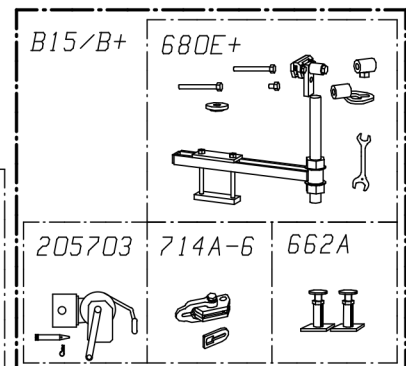

Autorobot B15+ B

SPARE PARTS LIST			2010-09-02
15842 Autorobot B15+ B			
No	Code	Description	Pcs
1	15840	B15+ Lifting/straightening device	1
2	15410	501D2 Telescope tower	1
3	1805428	B15-1A Bed extension with wedge	2

Autorobot B15+ B

(15842)