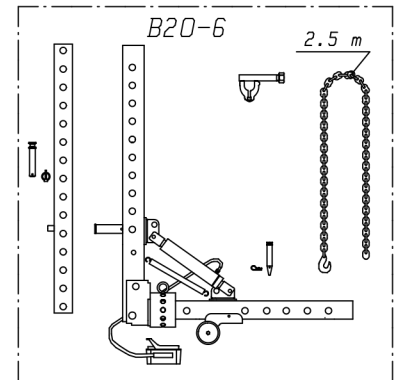

Autorobot B15+ B

SPARE PARTS LIST			2010-09-02
15842 Autorobot B15+ B			
No	Code	Description	Pcs
1	15840	B15+ Lifting/straightening device	1
2	15410	501D2 Telescope tower	1
3	1805428	B15-1A Bed extension with wedge	2

Autorobot B15+ B

(15842)