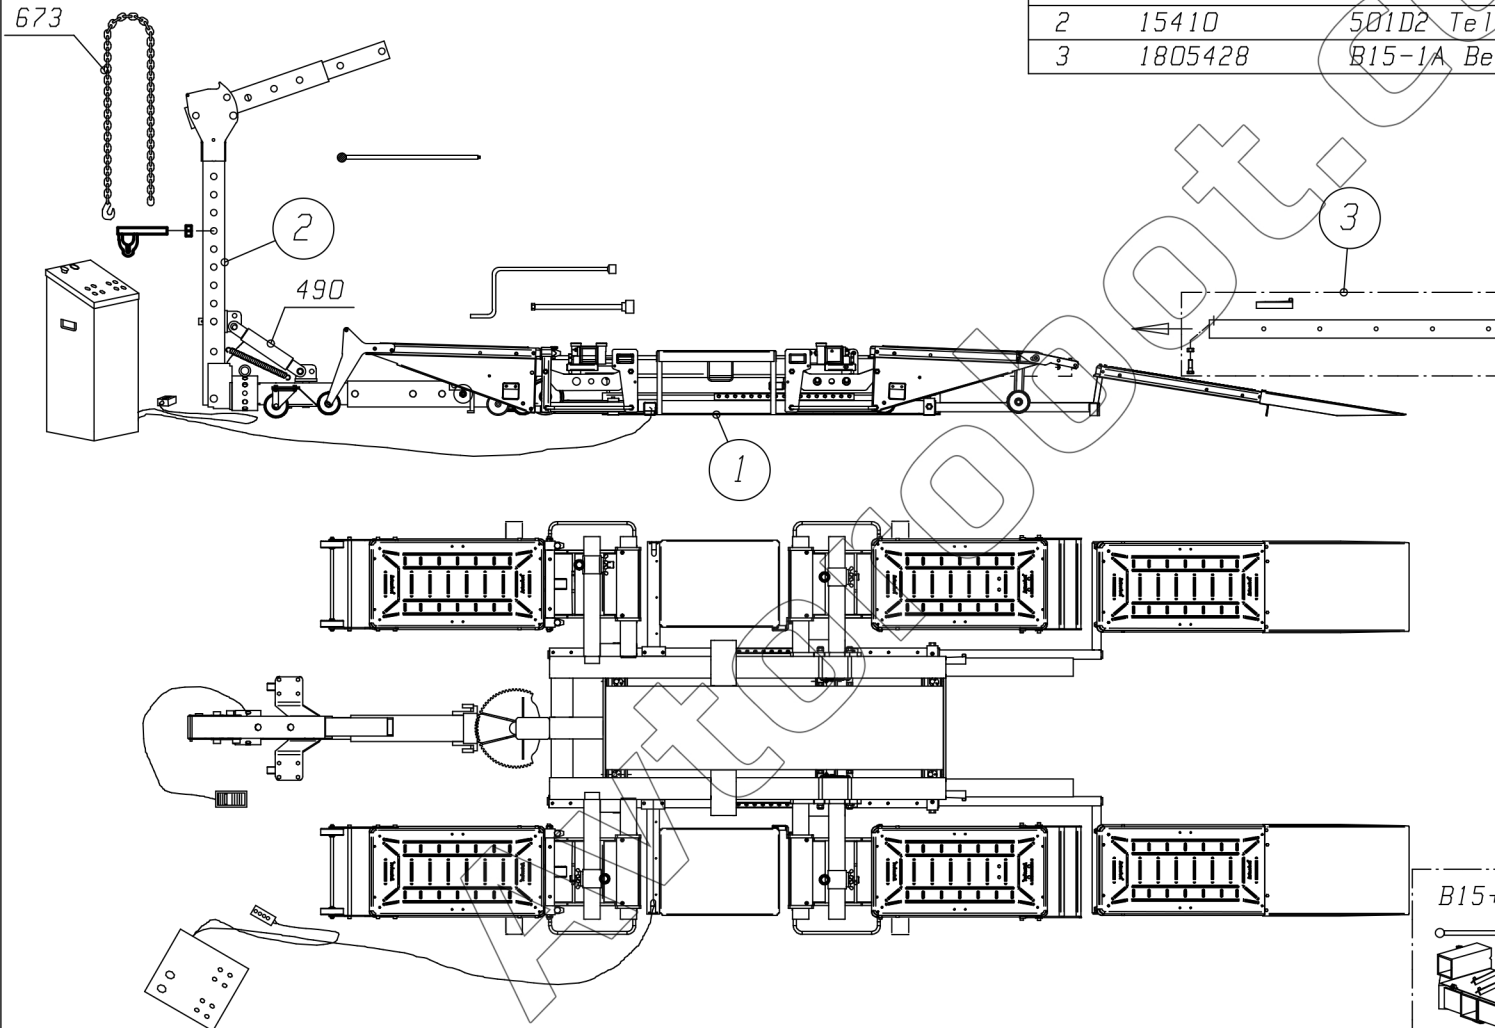

Autorobot B15+ B

SPARE PARTS LIST			2010-09-02
15842 Autorobot B15+ B			
No	Code	Description	Pcs
1	15840	B15+ Lifting/straightening device	1
2	15410	501D2 Telescope tower	1
3	1805428	B15-1A Bed extension with wedge	2

Autorobot B15+ B

(15842)