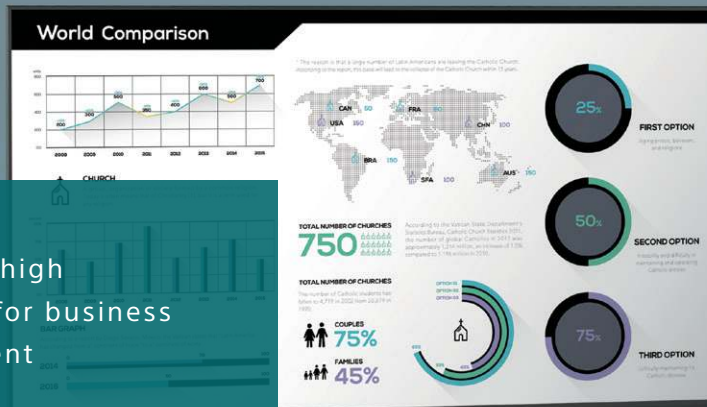

High brightness, high contrast images for business application content

Peak brightness : 850 cd/m²