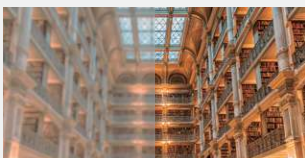

Color

By widening the color spectrum, TRILUMINOS powered by our X1 processors reproduces more colors than a conventional display. It analyzes and processes data in every image to make colors even more natural and precise so pictures are closer than ever to real life.

Clarity

On some screens, sports and fast-action scenes can seem to go by in a blur. Our latest X-Motion Clarity™ technology keeps everything smooth, bright, and clear. Each "blink" is individually controlled and its duration optimized, while brightness is boosted when needed, so you won't miss a thing.