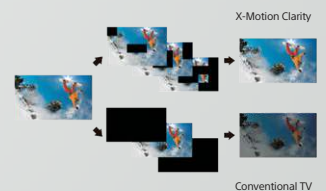

XR Contrast

Real life depth with deep blacks and intense brightness

Feel breathtaking contrast, just as in real life. Our Cognitive Processor XR cross analyzes data, enhancing pictures in the same way that the human eye focuses for real life color and depth. With XR Contrast Booster, bright areas are brighter and dark areas darker -eliminating details overwhelmed by shadow or lost in blown-out highlights.

4K HDR Processor X1™

Picture

Unique 4K X-Reality PRO picture processing technology upscales every pixel for remarkable clarity. Advanced noise reduction techniques and a special pattern database ensure every scene is full of lifelike detail.