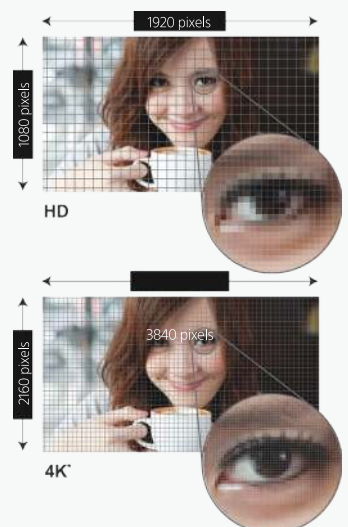

Key Features

Around the clock display

With reliable 24/7 operation, the BRAVIA BZ series enable you to deliver your message around the clock. BRAVIA outshines ordinary displays with an incredibly high 620 cd/m²* and up to 850 cd/m²* brightness, combined with a combined with stunning 4K resolution, it ensures your visual communications always stand out, even in daylight or well-lit rooms, day and night.

Ultimate Picture Quality

16:9 4K resolution (3840 x 2160 pixels)

With over 8 million pixels, a 4K resolution screen offers four times the detail of Full HD. Combined with the ability to manage 4K 60P up to 18Gbps, it now produces a level of detail and realism beyond anything you've seen before.