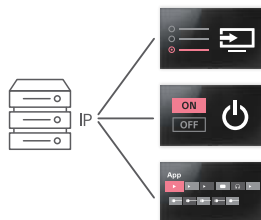

Over 100 REST APIs for remote monitoring and control

With more than 100 REST APIs built-in, monitoring and controls from remote locations and integration with external systems are available. We also provide a free app that enables control of the display via IP.