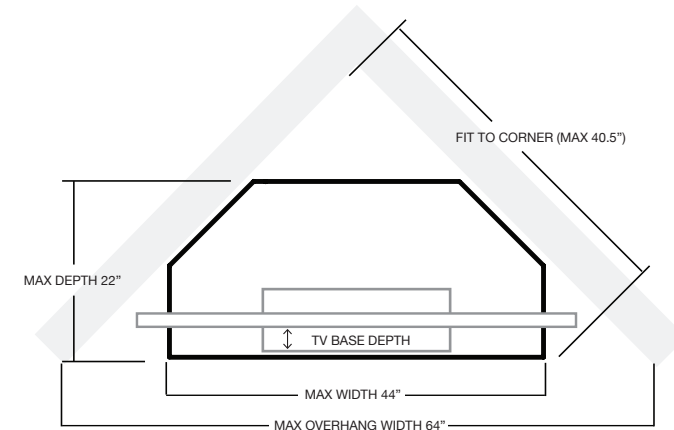

*CORNER EXTERIOR

TV SIZING:

For every 1" of depth required by the TV base, subtract 1.8 from 64. This is the MAX TV width at the required depth. Note: Minor gains can be had by moving cabinet forward. This will cause a gap but will produce 1.8" in width per inch moved forward.