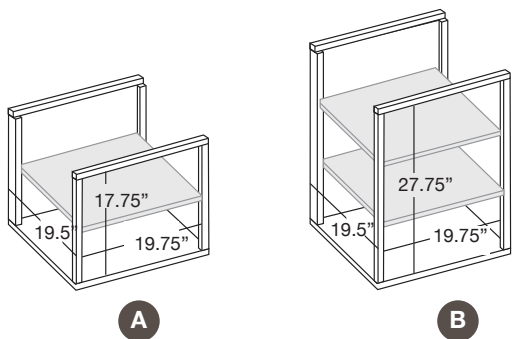

# CHAMELEON AV CABINETS

**A - Single-Width Compartment**

19.75"W x 19.5"D x 17.75"H

**A1 - Subwoofer Compartment**

19.75"W x 19.5"D x 17.75"H

**B - Single-Width Compartment**

19.75"W x 19.5"D x 27.75"H

**C - Media Drawer**

18.625"W x 18"D x 7.75"H  
holds 75 DVD's and or 111 CD's

**D - Single-Width Center Speaker / Multi-Functional Compartment**

19.75"W x 19.5"D x 9"H

**G - Double-Width Center Speaker / Multi-Functional Compartment**

40.5"W x 19.5"D x 9"H

**F - Triple-Width Center Speaker / Multi-Functional Compartment**

61.25"W x 19.5"D x 9"H

**H - Double-Width Center Speaker / Multi-Functional Compartment**

40.5"W x 19.5"D x 8.15"H