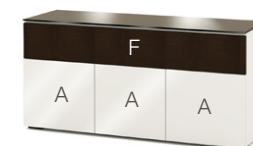

## SPEAKER INTEGRATED AV CABINETS – Includes Speaker Grill

**329**

\*TV Size: up to 50"

**326**

\*TV Size: up to 75"

**336**

\*TV Size: up to 75"

**339**