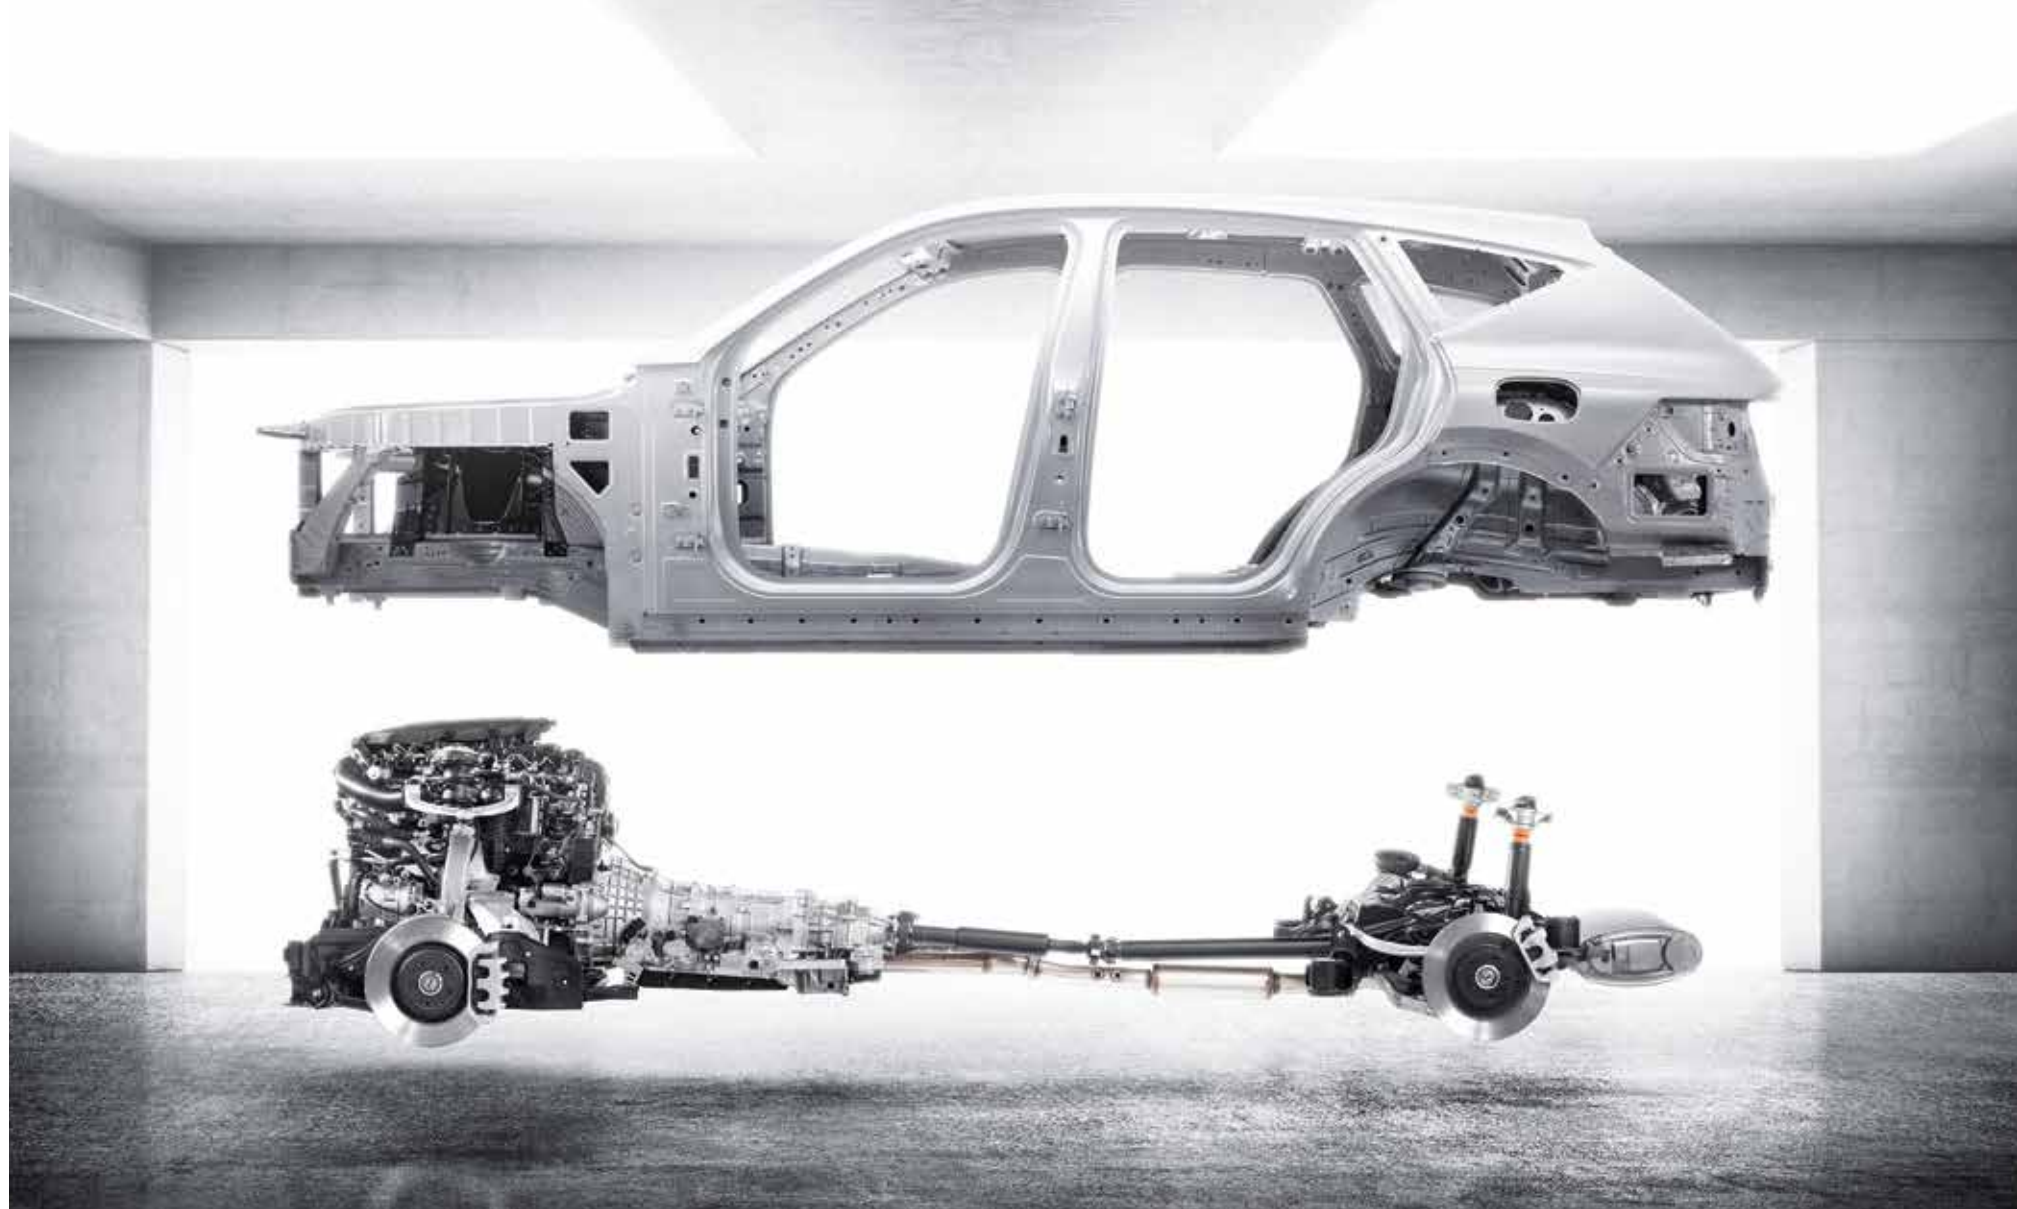

As the very first SUV model from the brand, GV80 takes you on a new journey with its avant-garde philosophy and vision through the athleticism and elegance exclusive to GENESIS.

EXTERIOR

GENESIS GV80 integrates the athleticism of an SUV and elegance of a sedan to deliver a dynamic premium SUV through the athletic elegance of the muscular hood and tenacious bumper design, and the bold presence of its crest grille and quadlamps.

New platform _ GV80 uses an optimized new platform for rear-wheel drive SUVs that incorporates a new suspension structure which provides ultimate driving performance while light weight technology and a reinforced SUV frame ensure driving stiffness. An aluminum body is used for the doors, hood, and tailgate. The average tensile strength of the body was increased significantly to ensure the best collision safety in its class. Hot stamping plates were used over a wider area around the passenger compartment to bolster passenger safety as our number one priority.