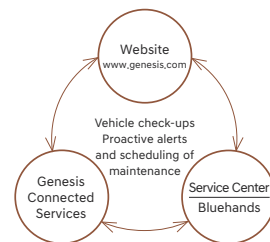

Remote control
Monitor and control your vehicle via smartphone at all times.

Safety and security
This feature protects drivers and passengers from a wide range of accidents and emergencies.

Vehicle management
This feature updates the GPS navigation system wirelessly and provides regular maintenance assistance and consultations remotely to ensure proper maintenance of the vehicle.

GPS Navigation
Precise real-time traffic information as well as quick and easy to use voice activated destination setting offers a new driving experience.

- GENESIS Connected Service Center: 1899-5100

GENESIS Autocare Service (Autocare service at a requested time and location)
- This is a service that brings free maintenance services and GENESIS Mobility Care to the place and time you prefer.
- Scope: GENESIS customers (G90/EQ900, G80, GV80, G70)
※ For more information, please visit our website or contact GENESIS Customer Service.

5-year GENESIS Connected Services at no cost
- For first-time subscribers, 5-year basic services (remote control, safety and security, vehicle management, and navigation) are provided free of charge. Inquiries: GENESIS Connected Services KakaoTalk Customer Service Center (enter "제네시스 커넥티드 서비스" (Genesis Connected Services) in the KakaoTalk search window and add as a friend)

Simple and easy vehicle management based on GENESIS Connected Services and Home-to-Home services

- **Service that you can always count on**
Detection of issues through GENESIS Connected Services
Maintenance announcements through the website or via text messages
(For significant issues, a recommendation for a visit to a service center will be issued.)

- **Services that anticipate your needs in advance**
GENESIS Connected Services notifies drivers of upcoming maintenance and parts replacement events and schedules service appointments based on vehicle mileage.

PRIVILEGE

Global Lifestyle Concierge
- Global Lifestyle Concierge is a customer center offering lifestyle-related benefits and services around the world. Consultation services and recommendations across diverse areas from hotels and airlines, dining, golf and healthcare are offered.
※ Dedicated number to be provided via the membership guide.

GENESIS Privileges
Choose 1 from among the 5 choices according to preference.
- Hotel membership: Select 1 of the 10 affiliated hotels in Korea and receive a hotel membership service for 1 year.
- Asiana Club: Enjoy all the benefits of Asiana Club as a Gold Member for 2 years.
- Art & Culture: Receive benefits from various partners in the realm of art and culture.
- Lifestyle subscription: Select flowers or coffee and receive subscriber benefits for 1 year.
- Premium carwash: Receive either a premium carwash at home or a premium Sonax carwash.

※ Details of GENESIS Privileges benefits will be offered via our website or the membership guide.