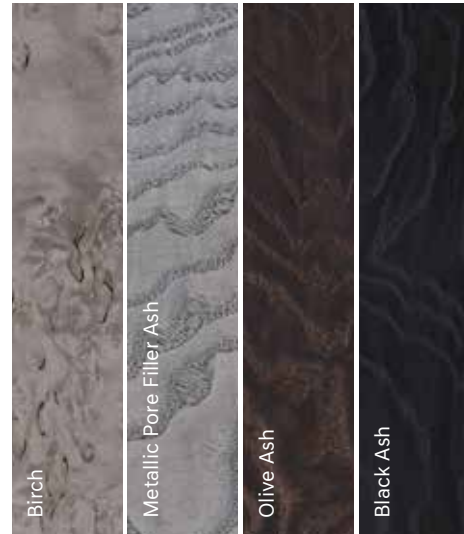

Obsidian Black/Vanilla Beige Two-tone (Vanilla Beige seats) Natural leather seats (with technical punching and piping details)

SIGNATURE DESIGN SELECTION II

Urban Brown/Vanilla Beige Two-tone (Vanilla Beige seats) Natural leather seats (with technical punching and piping details)

Obsidian Black Mono-tone (Obsidian Black seats) Prime Nappa leather seats (with quilting and piping details)

Ultramarine Blue / Dune Beige Two-tone (Dune Beige seats) Natural leather seats (with technical punching and piping details)

Obsidian Black/Vanilla Beige Two-tone (Vanilla Beige Seats) Prime Nappa leather seats (with quilting and piping details)

Urban Brown/Vanilla Beige Two-tone (Vanilla Beige seats) Prime Nappa Leather seats (with quilting and piping details)