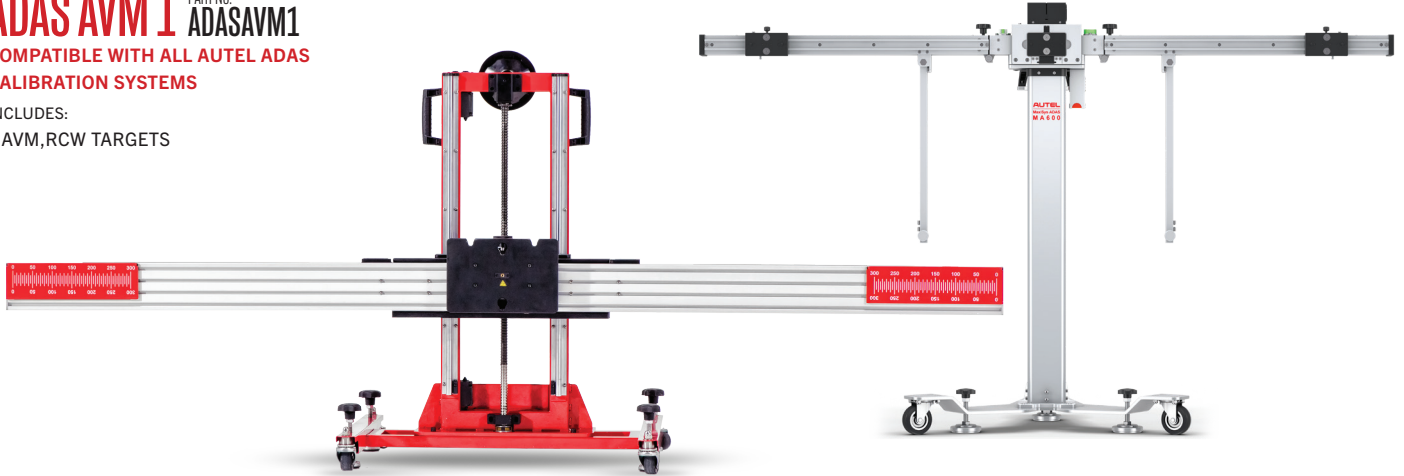

# ADAS EXPANSION PACKAGE

ADVANCED DRIVER ASSISTANCE SYSTEM

## ADAS AVM 1 PART NO: ADASAVM1

COMPATIBLE WITH ALL AUTEL ADAS CALIBRATION SYSTEMS

INCLUDES:

- AVM, RCW TARGETS