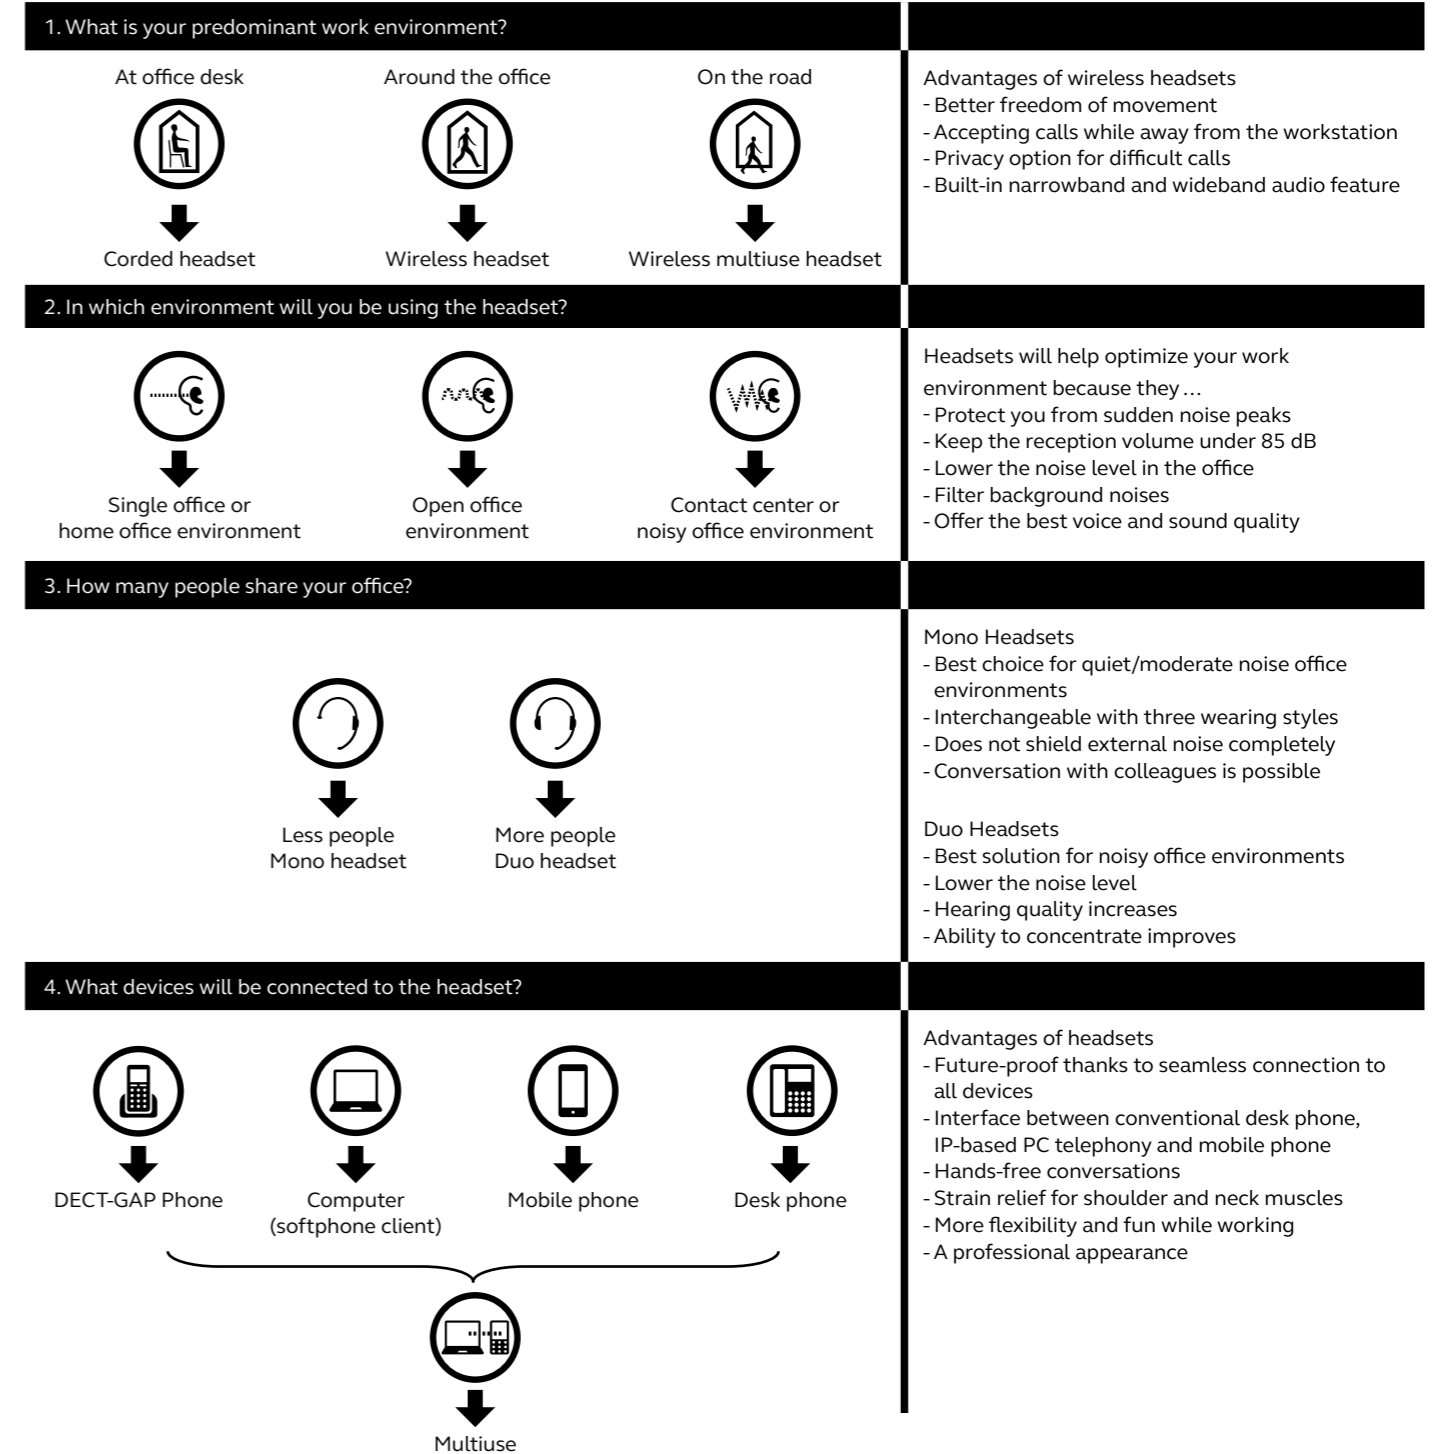

Image shows the Jabra Evolve™ 80.

Image shows the Jabra Motion™ Office with base station and touch screen.

Image shows the Jabra Pro™ 9470 with dual microphone Noise Blackout technology.

Customized

Four simple steps to the best headset selection for your customers