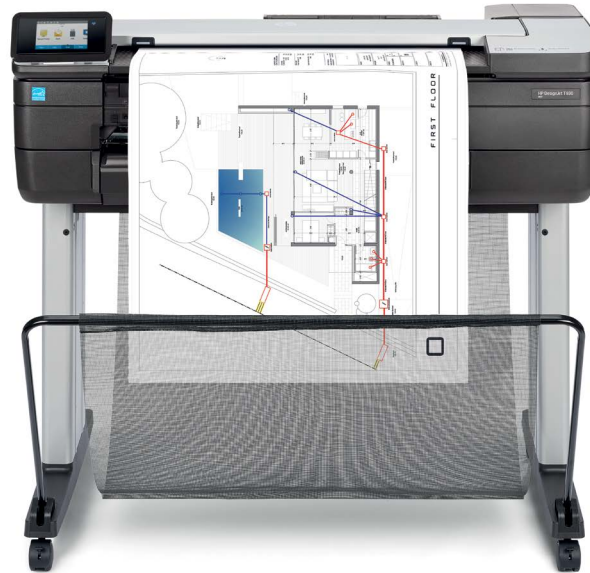

HP DesignJet T830 24-in Multifunction Printer

The smart choice for architecture and construction offices ready to evolve

CONVENIENT—Fast, agile, intuitive print/scan/copy

- Print documents fast—up to 26 seconds for A1/D-size prints¹
- Enjoy easy installation in the office, construction job site with the most compact large-format MFP²
- Easily print project sets and PDF documents with HP Click printing software.
- Anyone can print smoothly from a smartphone or tablet with HP Mobile Printing³

TRUSTED—HP DesignJet quality and reliability

- Get HP DesignJet quality also in small-format sizes—print half-size documents with 50-sheet A4/A3 input tray
- Achieve precise lines up to 0.1% line accuracy⁴, up to 2400 dpi, and high contrast—HP Bright Office Inks
- Smart scanning technology protects originals from damage when scanning and obtains precise colors
- Reinforced design and strong legs for easy transport and use at the job site

COMMUNICATION—Immediately share meeting results

- Use built-in scanner to copy and distribute sketches and hand-annotated drawings to peers/partners right away
- Easily link your computer, smartphone, or tablet to the printer with Wi-Fi Direct
- Share drawings immediately—scan/email from front panel, use HP Smart app⁵ to email contacts, post to cloud
- No learning curve—with the intuitive design of a single touchscreen, you can scan, copy, and share instantly

² The HP DesignJet T830 24-inch and 36-inch Multifunction Printers are the most compact large-format devices performing print/scan/copy functions based on H x W x L specifications published as of May, 2017.