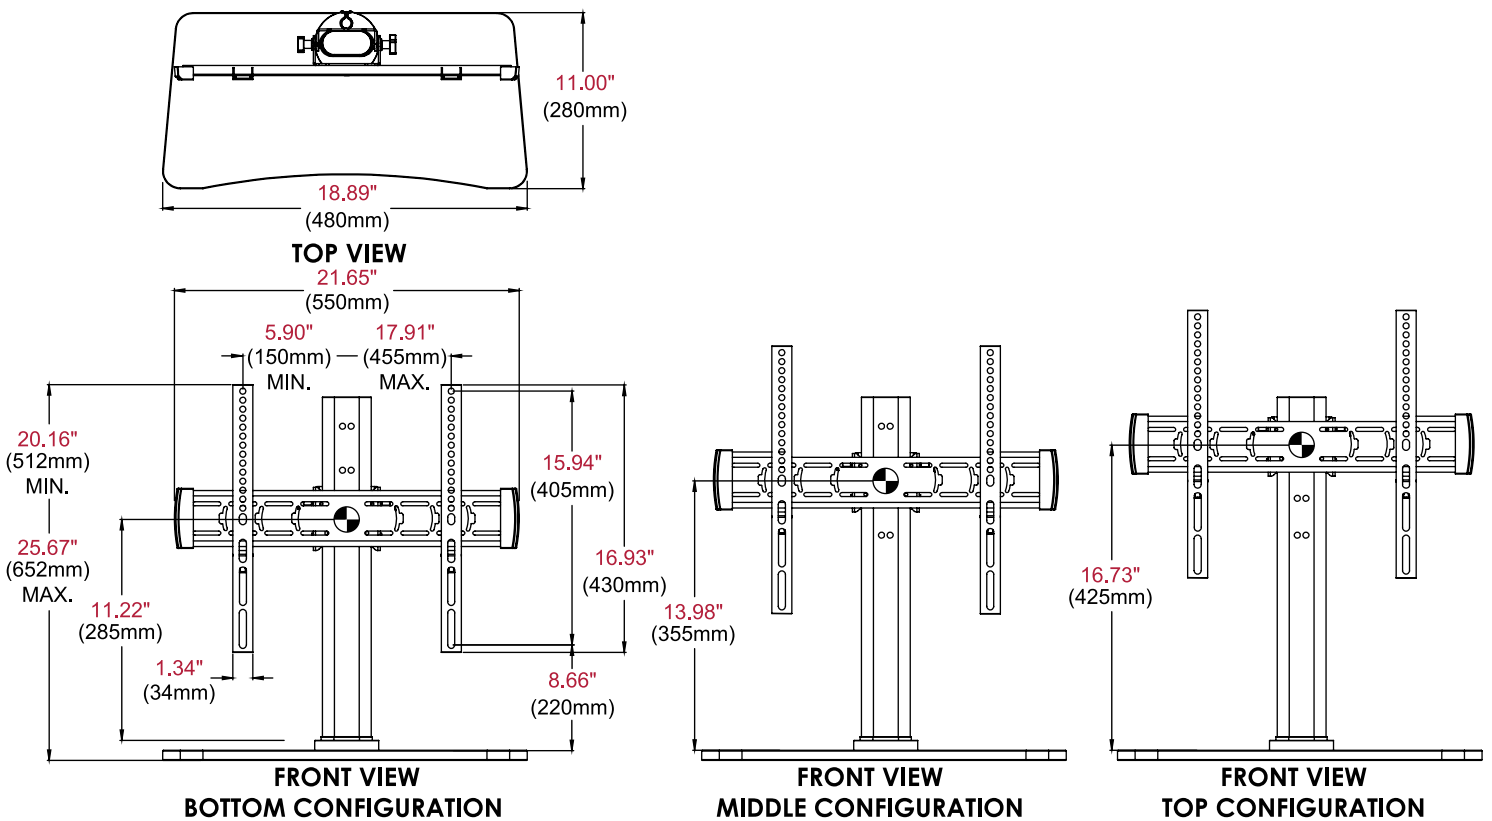

TTS4X4 TruVue™ Universal TV Stand with Swivel for 32" to 60" TVs

Product Specifications

	DIMENSIONS (W x H x D)	PRODUCT WEIGHT	LOAD CAPACITY	FINISH	AVAILABLE COLORS
TTS4X4	18.89" x 20.16"-25.67" x 11.00" (480 x 512-652 x 280mm)	17.5lb (7.9kg)	60lb (27.2kg)	Powder Coat	Matte Black Mount with Black Glass Base

Package Specifications

	PACKAGE SIZE (W x H x D)	PACKAGE SHIP WEIGHT	PACKAGE UPC CODE	PACKAGE CONTENTS	UNITS IN PACKAGE
TTS4X4	29.00" x 14.00" x 4.00" (737 x 356 x 102mm)	18.3lb (8.3kg)	735029326878	Glass Base, Column, Adaptor Brackets, Adaptor Plate, Molded Cap, Cable Management Clips, Rubber Feet, Hardware and Tools	1

Accessories

- **HLC-KIT:** Display Security Kit
- **HLC-KIT-Q10:** Display Security Kit (10 pack)

All dimensions = **inch** (mm)

Architect Specifications

The TruVue™ Universal TV Stand with Swivel shall be a Peerless-AV model TTS4X4 and shall be located where indicated on the plans. Assembly and installation shall be done according to instructions provided by the manufacturer.

Visit peerless-av.com to see the complete line of AV solutions from Peerless-AV, including outdoor displays, wireless, kiosks, digital audio, display mounts, projector mounts, carts/stands, and a full assortment of accessories.

Peerless-AV
2300 White Oak Circle
Aurora, IL 60502 USA
(800) 865-2112
(630) 375-5100
Fax: (800) 359-6500

Peerless-AV EMEA
Unit 3 Watford Interchange
Colonial Way, Watford
Herts, WD24 4WP
United Kingdom
+44 (0) 1923 200100
Fax: +44 (0) 1923 200101

Peerless-AV Latin America
Ave de las Industrias 413
Parque Industrial Escobedo
Escobedo, N.L.,
Mexico 66062
+52 (81) 8384-8300
Fax: +52 (81) 8384-8360