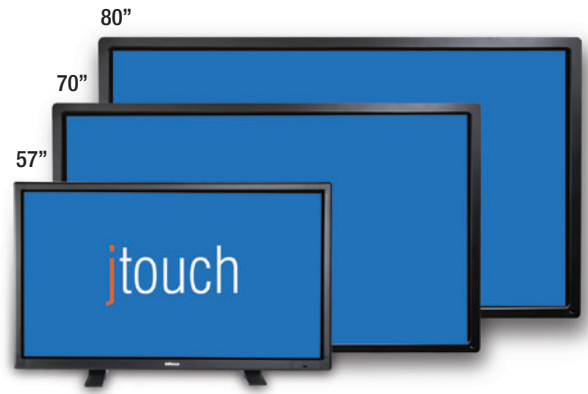

JTouch Interactive Display

Large touchscreen displays to engage your audience and fit your budget. Combining precise touchscreen technology with a bright, colorful LCD display, the JTouch engages audiences in classrooms, boardrooms, and beyond.

- Giant, high resolution touch display for a great price
- Incredibly sharp 4K resolution on 80-inch model
- 70-inch and 57-inch models offer bright, vivid 1080p HD resolution
- Run all your Windows apps, even the older ones, in touch mode
- Your content will be interactive, bright and crisp in any light
- Accurate and responsive touch overlay with multi-touch capability

Easy to Connect

JTouch provides multiple ways to quickly connect and display your notebook, including HDMI and VGA, and control it via USB cable. Add wireless capabilities with LiteShow 4 wireless presentation adapter.

Brightness and Clarity

JTouch helps you get your message across and connect with your audience with incredible brightness, color and clarity. Your images, text and video will be seen and enjoyed even in large spaces with high ambient light.

Bring Your Display to Life with 4K

The 80-inch JTouch now features 4K resolution for an incredibly sharp, vivid picture. Boost the impact of your content and make every meeting or presentation more engaging, informative, and memorable with 4K.

- More pixels mean more detail and depth for amazingly life-like images
- Enhanced color rendering
- Presenters benefit from crisp, clear images up close
- Audiences enjoy vibrant, detailed images, even from the back of a conference room