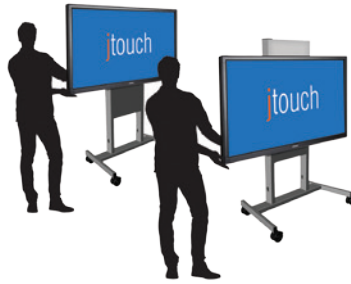

Lift Case

Easily store, transport, and use a 40", 55", 57", 65", or 70" flat screen display. Set up displays with only one or two people and be ready for use in less than 5 minutes.

- Full range of viewing heights
- Mounted multi-outlet surge protected power strip
- Shock-mounted lift mechanism
- Pivoting mount on 40" case enables portrait or landscape DigiEasel display
- Integrated cable management system
- 2-piece clamshell locking lid
- Stable, yet portable with four heavy duty casters