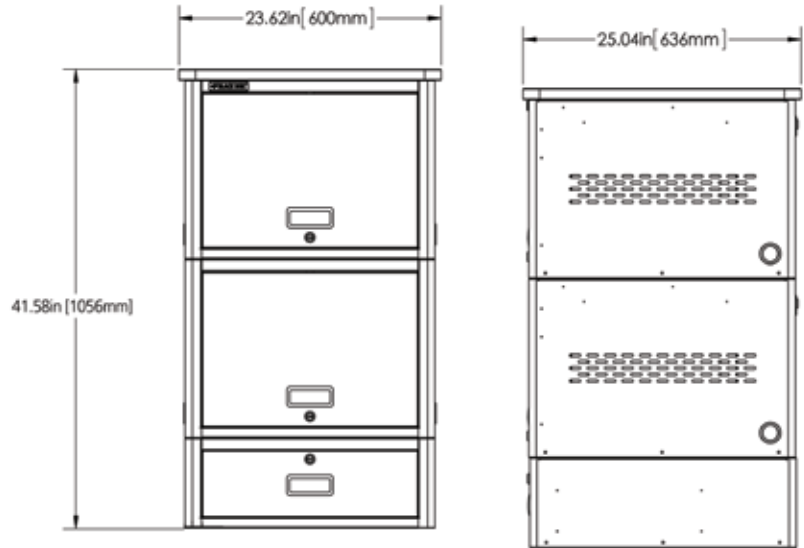

Comparison Chart: Universal Lockers

	UD20KP-LD	UD30KP-LD	UD40KP
Laptop capacity	20	30	40
Outlet strips	(2) 12-outlet power strips	(3) 12-outlet power strips	(4) 12-outlet power strips
Casters included	No	No	No
Drawer included	Yes	Yes	No
Laminate top included	Yes	Yes	No
Slot size	9.35"H x 1.36"W x 15"D (23.75 x 3.45 x 38.1 cm)		
Power management dividers	22	33	44
Height	41.58" (105.61 cm)	57.78" (146.76 cm)	64.8" (164.59 cm)

UD30KP-LD

Laminate Top	1" (2.54 cm)
Locker	16.2" (41.14 cm)
Locker	16.2" (41.14 cm)
Locker	16.2" (41.14 cm)
Drawer	8.18" (20.77 cm)
Total Height	57.78" (146.76 cm)

NOTE: UD30KP-LD includes (3) 12-outlet power strips (one in each Locker).