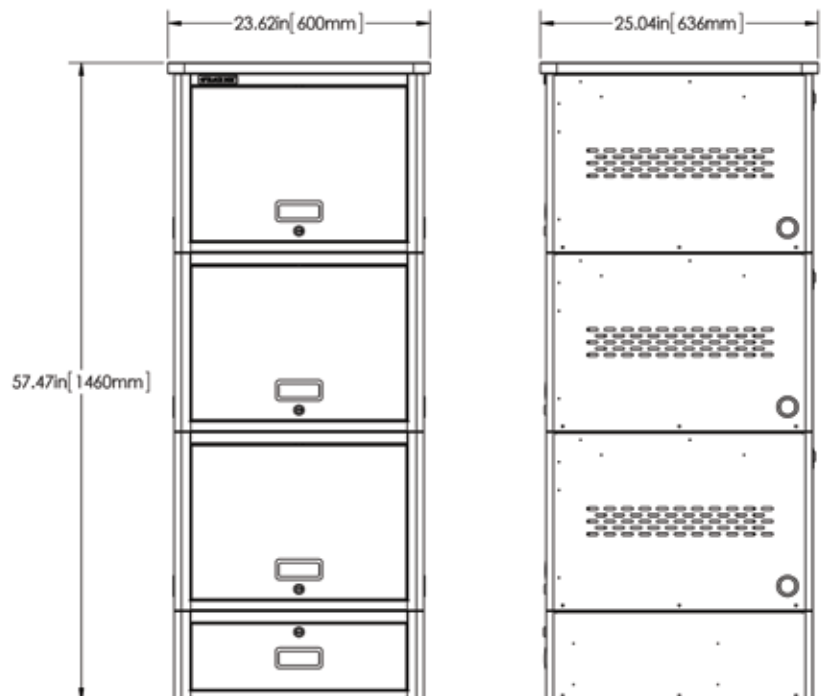

Comparison Chart: Universal Lockers

	UD20KP-LD	UD30KP-LD	UD40KP
Laptop capacity	20	30	40
Outlet strips	(2) 12-outlet power strips	(3) 12-outlet power strips	(4) 12-outlet power strips
Casters included	No	No	No
Drawer included	Yes	Yes	No
Laminate top included	Yes	Yes	No
Slot size	9.35"H x 1.36"W x 15"D (23.75 x 3.45 x 38.1 cm)		
Power management dividers	22	33	44
Height	41.58" (105.61 cm)	57.78" (146.76 cm)	64.8" (164.59 cm)

20-, 30-, and 40-Device iPad, Chromebook, and Tablet Lockers

UD20KP-LD

Laminate Top	1" (2.54 cm)
Locker	16.2" (41.14 cm)
Locker	16.2" (41.14 cm)
Drawer	8.18" (20.77 cm)
Total Height	41.58" (105.61 cm)

NOTE: UD10KP-LD includes (2) 12-outlet power strips (one in each Locker).

UD30KP-LD

Laminate Top	1" (2.54 cm)
Locker	16.2" (41.14 cm)
Locker	16.2" (41.14 cm)
Locker	16.2" (41.14 cm)
Drawer	8.18" (20.77 cm)
Total Height	57.78" (146.76 cm)

NOTE: UD30KP-LD includes (3) 12-outlet power strips (one in each Locker).