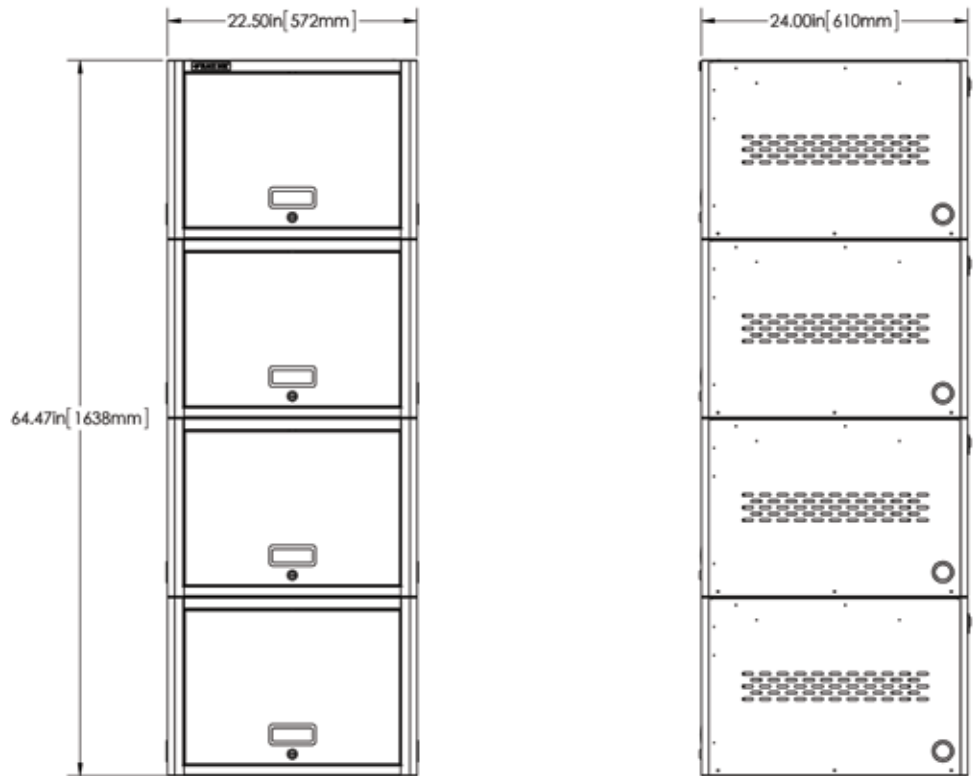

20-, 30-, and 40-Device iPad, Chromebook, and Tablet Lockers

UD40KP

Locker	16.2" (41.14 cm)
Locker	16.2" (41.14 cm)
Locker	16.2" (41.14 cm)
Locker	16.2" (41.14 cm)
Total Height	64.8" (164.59 cm)

NOTE: UD40KP includes (4) 12-outlet power strips (one in each Locker).