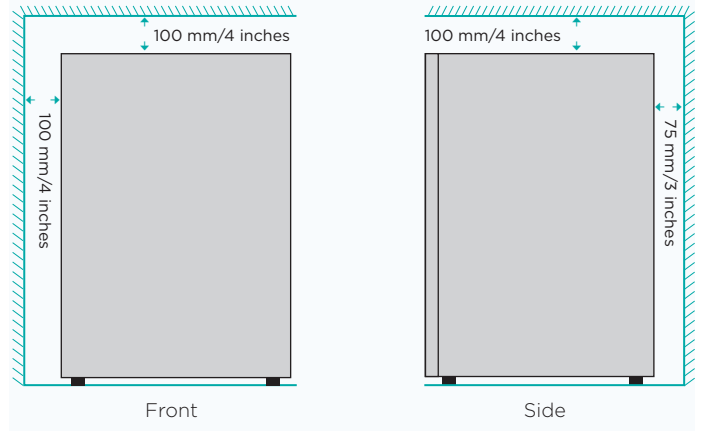

TECHNICAL SPECIFICATIONS

Performance	
Hisense Model	RS44G1
Total Capacity (cu.ft)	4.4
Capacity (Freezer/refrigerator)	- / 4.4
Energy Efficiency Class	Energy Star/CEC
Power consumption (kw.h/year)	268
Noise Level in dB(A)	43 dB(A)
Electrical	
Voltage / Frequency	115V/ 60 Hz
General Features	
Temperature Control	Manual
Defrosting	Manual
No. of Doors	1
Reversible Door	Yes
Adjustable Legs	Yes
Handle	Pocket Handle
Finish	Glass Door
Lock	None
Color	Black Glass
Refrigerant	R600a
Foam Blowing Agent	Cyclopentane
Refrigeration compartment	
Temperature range	32-48F°
Multi-flow Air	No
Door Basket/ Bin	3 Bins, Can Rack
Interior Lamp	LED
Shelves	2
Vegetable Crisper	Yes
Vegetable Crisper Cover	Yes
Full-width Pantry	No
Pantry Humidity Control	No
Freezer Compartment	
Temperature range	-
Ice Maker	-
Ice Tray	-
Slider Drawer	-
Door Basket/Bin	-
Interior Lamp	-
Approvals	
Safety	ETL

Parcel Shippable	No
Shipping	
Unit Dimension WxDxH (mm)	519 x 542 x 820
Carton Dimension WxDXH (mm)	552 x 582 x 873
Net Weight /Gross Weight (Kg)	28.2 / 31.8
Unit Dimension WxDxH (inch)	20.4 x 21.3 x 32.3
Carton Dimension WxDXH (inch)	21.7 x 22.9 x 34.4
Net Weight /Gross Weight (lbs)	62 / 70
Loading (20, 40' HC)	102, 252
Loading (53')	252
Warranty/UPC	
Parts & Labor	2 years
UPC	819130021119

Installation Requirements

All product, product specifications, and data are subject to change without notice to improve reliability, function, design or otherwise. ©2018 Hisense USA, All rights reserved

Hisense USA Corporation
7310 McGinnis Ferry Road, Suwanee, GA, 30024
1-877-465-3566
www.hisense-usa.com