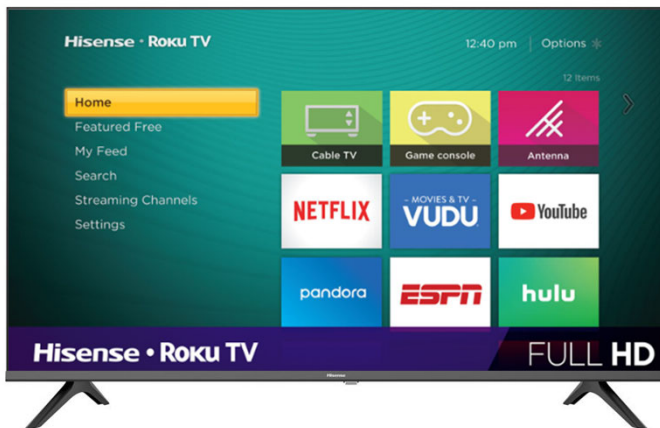

Hisense

43
inches

H4 Series Hisense Roku TV

MODEL 43H4030F3

More than a smart TV — a better TV

For binge-watchers on a budget, be sure to call your spot on the couch. The H4 is born ready with the built-in Roku™ TV platform, your private portal to more than 4,000+ channels and 500,000 movies and TV episodes. So, no matter how many people you have in your house, there are more than enough must-sees and OMGs to go around. Plus, to make the decision even more comfortable, we made the H4 even simpler. It's packed with built-in Wi-Fi and faster search. Just connect to the Internet, activate, and find your favorite show. With a rich picture and smart features made so easily attainable, it's hard not to love the H4.

High Definition Resolution

Along with 1080p high-definition LCD screen, you'll find a powerful full array LED backlight at work creating a sharper, more colorful picture.

ROKU TV OS

Watch. Stream. Play. Listen. Laugh. Repeat. Kick back and enjoy streaming movies and TV episodes, plus live-streaming news, TV, sports and more, across thousands of free and paid channels. Start streaming your favorite shows. Access your cable box or HDTV antenna. Even fire up your gaming console—all from the simple home screen.

Works with Google Assistant and Alexa

Quickly access entertainment and control your TV with a Google Assistant or Alexa device that you already own. With the touch of your remote or ROKU mobile app, or a simple voice command, you can take control of your smart home, turn on and off the TV, change channels, and much more.