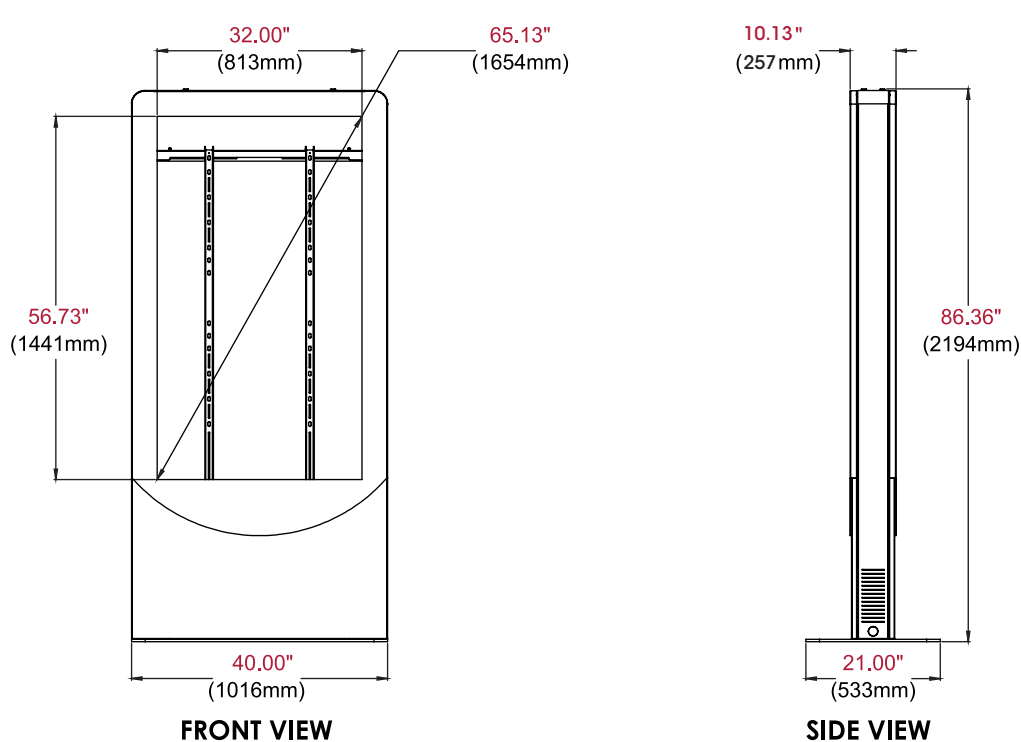

Model Numbers

WARRANTY: 5 years on metal components, 1 year on electronic components

KIPC2565B(-S)-3-EUK Portrait Kiosk fits 65" displays less than 3.00" (76mm) deep

Product Specifications

	DIMENSIONS (W x H x D)	PRODUCT WEIGHT	LOAD CAPACITY	FINISH	AVAILABLE COLORS
KIPC2565B(-S)-3-EUK	40.00" x 86.36" x 21.00" (1016 x 2194 x 533mm)	243lb (110kg)	248lb (113kg)	Powder Coat	KIPC2565B-3-EUK: Gloss Black KIPC2565B-S-3-EUK: Silver

Package Specifications

	PACKAGE SIZE (W x H x D)	PACKAGE SHIP WEIGHT	PACKAGE UPC CODE	PACKAGE CONTENTS	UNITS IN PACKAGE
KIPC2565B(-S)-3-EUK	48.00" x 92.00" x 40.00" (1219 x 2336 x 1016mm)	303lb (137kg)	KIPC2565B-3-EUK: 735029320340 KIPC2565B-S-3-EUK: 735029320623	Kiosk Enclosure, Display Mount, Installation Instructions and Mounting Hardware	1

Available Custom Kiosk Accessories

Hdmi and Component Video Cables
Stereo Speaker System with Amplifier
Logitech Webcams

Clear or Non-glare Tempered Glass
Clear or Non-glare Polycarbonate
Logos And Graphics

Architect Specifications

The Portrait Kiosk shall be a Peerless-AV model KIPC2565B(-S)-3-EUK and shall be located where indicated on the plans. Assembly and installation shall be done according to instructions provided by the manufacturer.

Visit peerless-av.com to see the complete line of AV solutions from Peerless-AV, including outdoor displays, wireless, kiosks, digital audio, display mounts, projector mounts, carts/stands, and a full assortment of accessories.

Peerless-AV
2300 White Oak Circle
Aurora, IL 60502 USA

(800) 865-2112
(630) 375-5100
Fax: (800) 359-6500

Peerless-AV Europe
Unit 3 Watford Interchange
Colonial Way, Watford
Herts, WD24 4WP
United Kingdom
+44 (0) 1923 200100
Fax: +44 (0) 1923 200101

Peerless-AV de México
Ave de las Industrias 413
Parque Industrial Escobedo
Escobedo, N.L.,
Mexico 66050
+52 (81) 8384-8300
Fax: +52 (81) 8384-8360

peerless-AV®