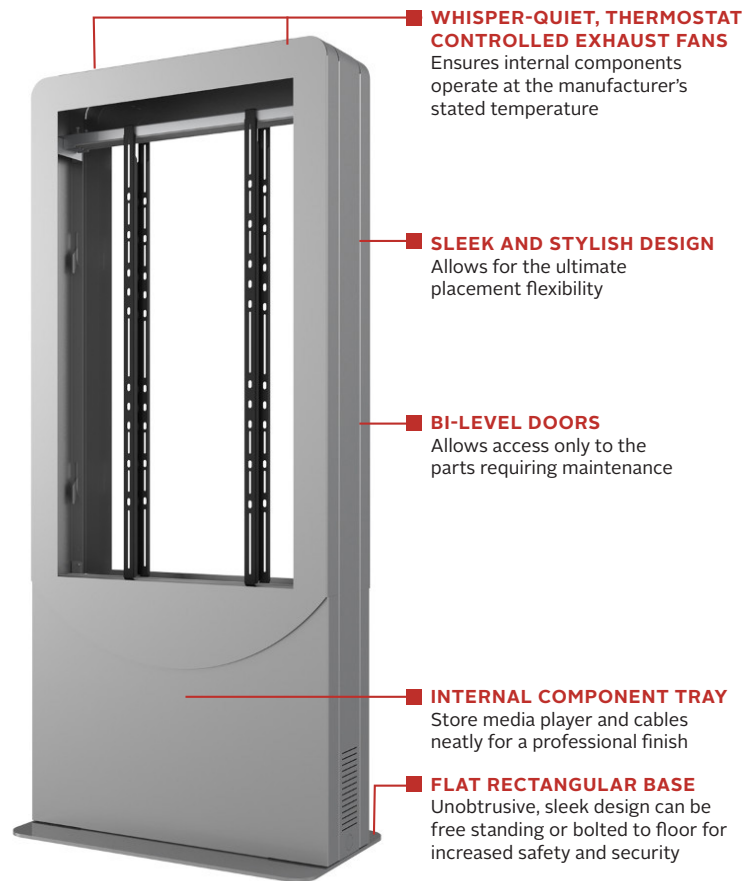

KIPC2565B(-S)-3-EUK

Display size
65"

Max load
248lb (113kg)

Portrait Back-to-Back Kiosk

Fits most 65" displays less than 3.00" (76mm) deep

Experience the elegance of Peerless-AV's new indoor Portrait Kiosk, designed to support the latest LED displays and touchscreen panels up to 3" deep. With a flat base that can be free standing or bolted to the ground, the kiosk allows for electric and data cable access, making it easy to install and maintain. Plus, the kiosk includes two whisper-quiet, thermostat-controlled exhaust fans to ensure the display and internal components are kept at an optimal temperature. To maintain a clean aesthetic, the kiosk offers an internal tray for media players and cables, as well as lift off, bi-level rear doors that provide direct access to parts requiring maintenance. For theft protection, the kiosk features keyed-alike cam locks specific to the kiosk. From entertaining to wayfinding, the new kiosk is an ideal solution for various indoor application settings, including corporate, retail, and hospitality.

This sleek, multi-media kiosk incorporates a robust feature set, while maintaining an elegant curved design.

Additional Features

- Designed with British steel, that provides stability, strength and corrosion-resistance for any indoor environment
- Internal micro-adjustments allow for quick positioning of display within the kiosk window for flush alignment
- Secured doors allow convenient access to the display, media player and other internal components for easy installation and maintenance
- High-performance, premium powder coat finish protects the unit and extends the product lifespan for years
- Stand-alone or fully integrated with display, audio components, media player and input components
- A wide range of custom aesthetic options also available; options include custom color finishes, vinyl logos, wraps, etc.