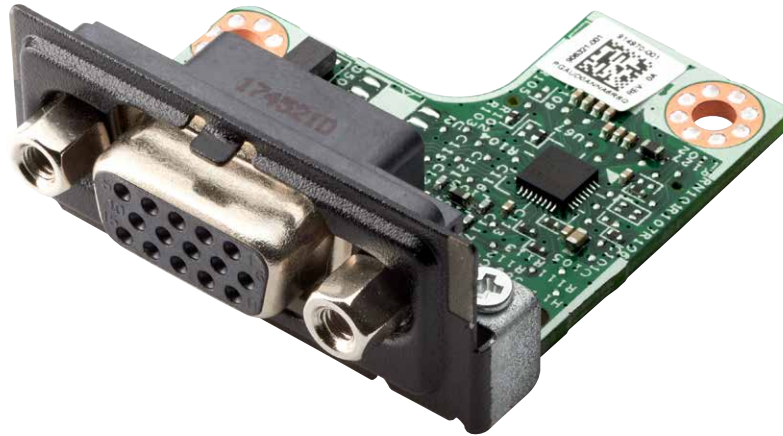

# HP VGA Port Flex IO

Maximize the life of your PC as your business needs change with the flexible display connectivity of the HP VGA Port Flex IO.

### HP VGA Port Flex IO

<b>Part number</b>	3TK80AA
<b>Dimensions</b>	19.29 x 12.2 x 11.41 in(49 x 31 x 29 cm)
<b>Weight</b>	0.03 lb (15 g)
<b>Compatibility</b>	HP EliteDesk 800 G4 TWR, HP EliteDesk 800 G4 SFF, HP EliteDesk 800 G4 DM, HP EliteDesk 705 G4 DM, HP EliteDesk 705 G4 MT, HP EliteDesk 705 G4 SFF, HP ProDesk 600 G4 MT, HP ProDesk 600 G4 SFF, HP ProDesk 600 G4 DM, HP ProDesk 400 G5 MT, HP ProDesk 400 G4 DM and HP ProDesk 400 G5 SFF. Only one FLEX IO module can be used at a time
<b>What is in the box?</b>	HP VGA Port Flex IO Card
<b>Country of origin</b>	China