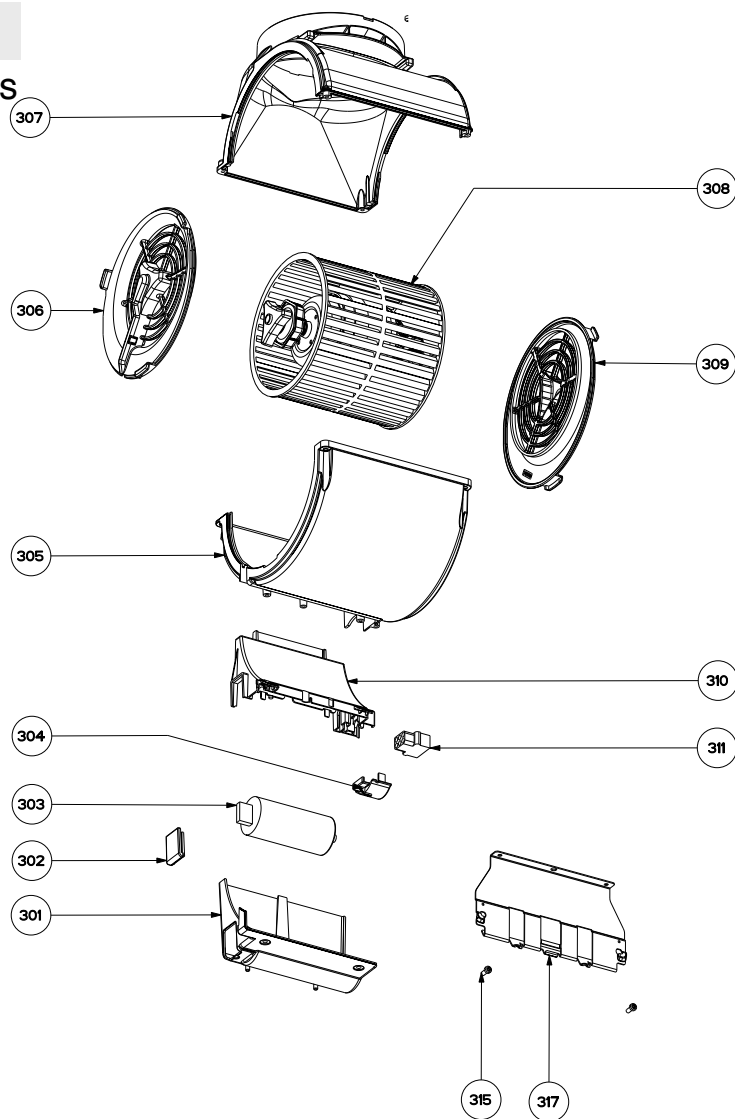

TRATTO ISOLA
blower components

	Model Number	630003949		
Key	Description	36	Qty Req.	In Stock
301	Capacitor Box	4072004	1	No
302	Connector	4163011	1	No
303	Capacitor	4021298	1	Yes
304	Capacitor Clamp	4163012	1	No
305	Blower Housing Lower	4072003	1	No
306	Blower Cover - Left Side	4072001	1	No
307	Blower Housing Upper	4072002	1	No
308	Motor	4000103	1	Yes
309	Blower Cover - Right Side	4072000	1	No
310	Capacitor Box Cover	4155523	1	No
311	Female Connector	4021337	1	No
315	Screw	417000008	2	No
317	Blower Mounting Bracket	4469761	1	No