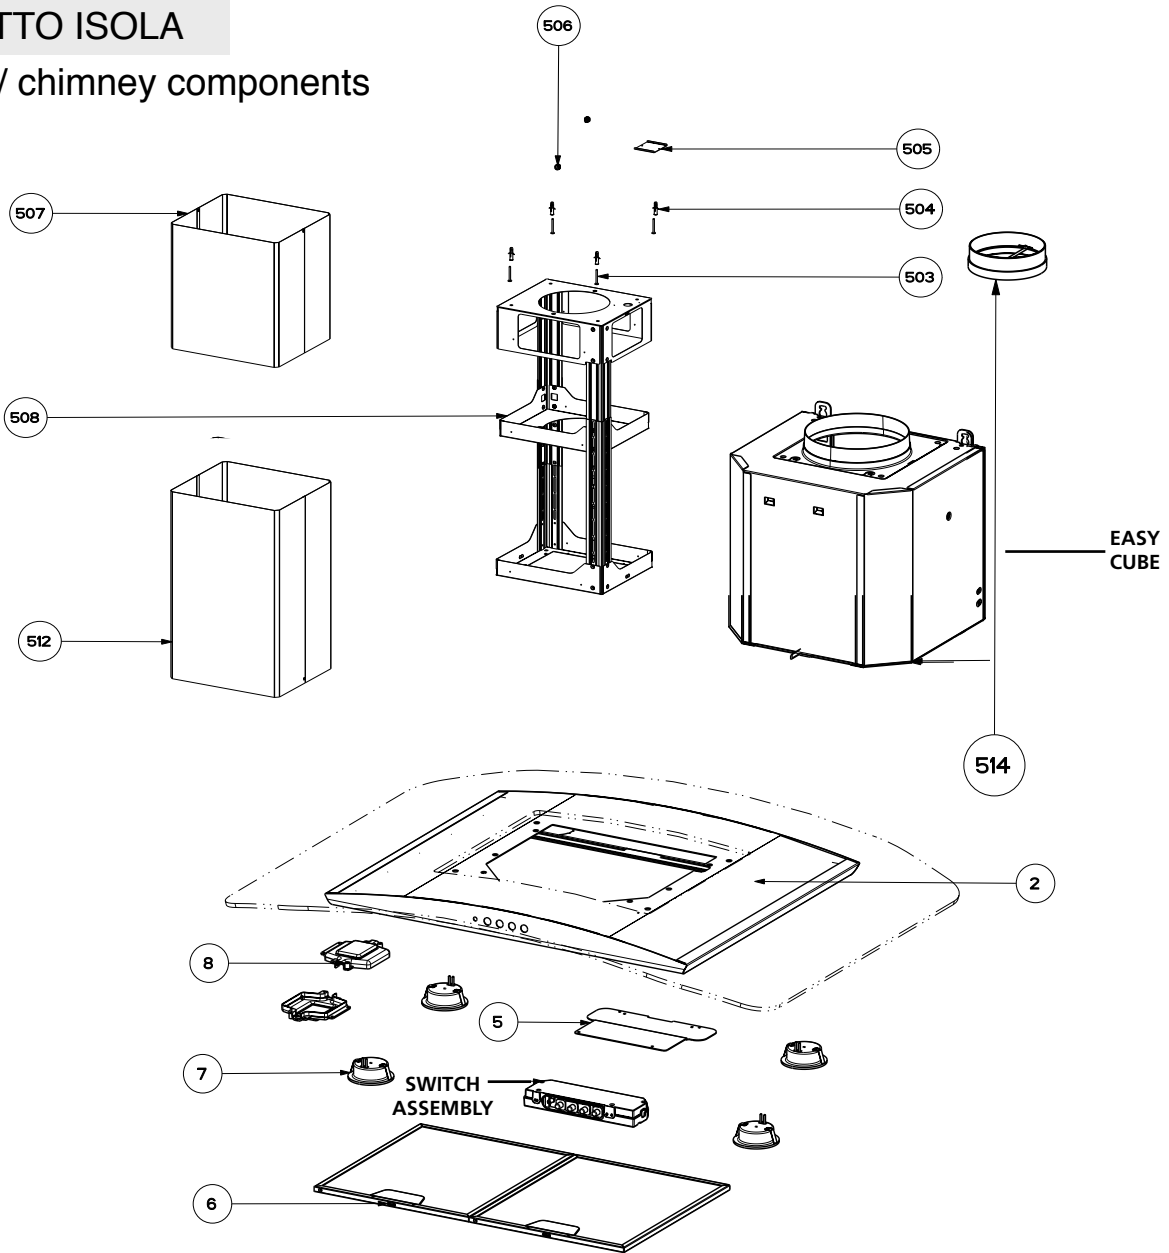

## body / chimney components

Key	Model Number	630003949		
Key	Description	36	Qty Req.	In Stock
2	Body	440004230	1	No
5	Fixing Bracket	440004195	1	No
6	Grease Filter	4268907	2	Yes
7	Halogen Lamp	404000174	4	Yes
8	Connector Box	410100520	2	Yes
503	Mounting Screw	417000054	4	Yes
504	Fischer	4161691	4	No
505	Field Wiring Box Cover	4468375	1	No
506	Cable Clamp	4117091	2	No
507	Upper Chimney Cover	440007253	1	Yes
508	Support Structure	420000329	1	No
512	Lower Chimney Cover	440007257	1	Yes
514	Damper	4269400	1	Yes

## easy cube components

	Model Number	630003949		
Key	Description	36	Qty Req.	In Stock
603	Cable Clamp	4136202	2	No
608	Screw	4174573	1	Yes
609	Cable Clamp	4161633	1	Yes
610	Cable Clamp Cover	4109168	1	No
615	Easy Cube	440004062	1	No
616	Charcoal Filter Tab	4163024	1	Yes
624	Male Connector	4021306	1	Yes
625	Female Connector	4021304	1	Yes
626	Transformer	4021830	1	Yes
627	Nut	4109524	1	Yes
628	Transformer Housing	410100080	1	Yes
629	Washer	417000003	1	Yes
630	Nut	417000002	1	Yes
632	Plug	410100205	2	No
633	Pin	4141337	1	No
634	Silent Kit Left	4301609	1	Yes
635	Silent Kit Right	415000007	1	Yes