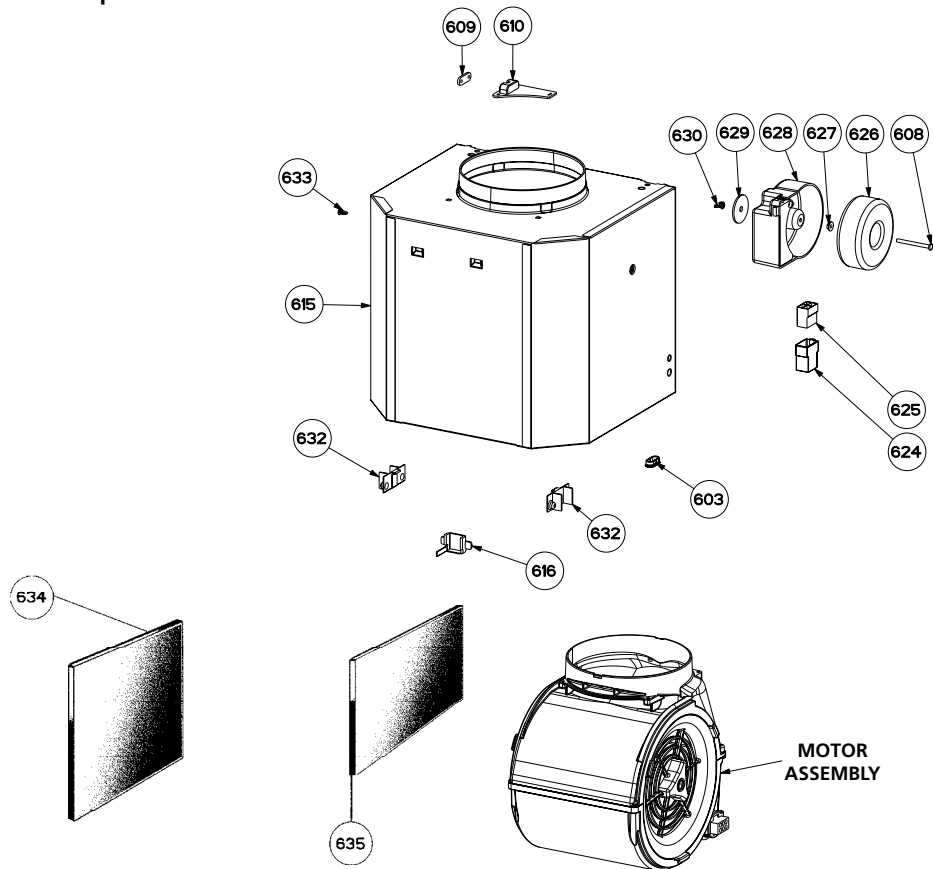

## body / chimney components

Key	Model Number	630003949		
Key	Description	36	Qty Req.	In Stock
2	Body	440004230	1	No
5	Fixing Bracket	440004195	1	No
6	Grease Filter	4268907	2	Yes
7	Halogen Lamp	404000174	4	Yes
8	Connector Box	410100520	2	Yes
503	Mounting Screw	417000054	4	Yes
504	Fischer	4161691	4	No
505	Field Wiring Box Cover	4468375	1	No
506	Cable Clamp	4117091	2	No
507	Upper Chimney Cover	440007253	1	Yes
508	Support Structure	420000329	1	No
512	Lower Chimney Cover	440007257	1	Yes
514	Damper	4269400	1	Yes

## easy cube components

	Model Number	630003949		
Key	Description	36	Qty Req.	In Stock
603	Cable Clamp	4136202	2	No
608	Screw	4174573	1	Yes
609	Cable Clamp	4161633	1	Yes
610	Cable Clamp Cover	4109168	1	No
615	Easy Cube	440004062	1	No
616	Charcoal Filter Tab	4163024	1	Yes
624	Male Connector	4021306	1	Yes
625	Female Connector	4021304	1	Yes
626	Transformer	4021830	1	Yes
627	Nut	4109524	1	Yes
628	Transformer Housing	410100080	1	Yes
629	Washer	417000003	1	Yes
630	Nut	417000002	1	Yes
632	Plug	410100205	2	No
633	Pin	4141337	1	No
634	Silent Kit Left	4301609	1	Yes
635	Silent Kit Right	415000007	1	Yes