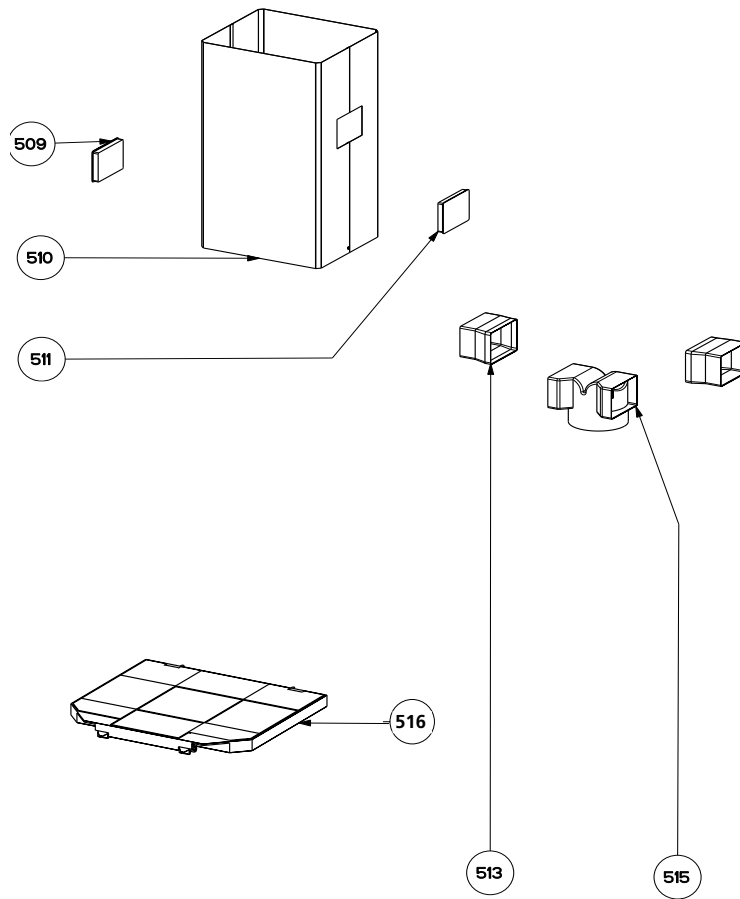

TRATTO ISOLA

ductless components

	Model Number	630003949		
Key	Description	36	Qty Req.	In Stock
509	Left Vent Grid	4120828	1	Yes
510	Lower Chimney Ductless *	440007261	1	No
511	Right Vent Grid	4120827	1	Yes
513	Ductless Diverter Extension Horizontal	4110039	2	No
515	Ductless Diverter	4149238	1	No
516	Charcoal Filter Kit	620000041	1 kit	Yes
*This part not stocked separately. The Ductless Conversion Kit must be purchased using the part numbers below.				
na	Ductless Conversion Kit	620000364	1 kit	Yes