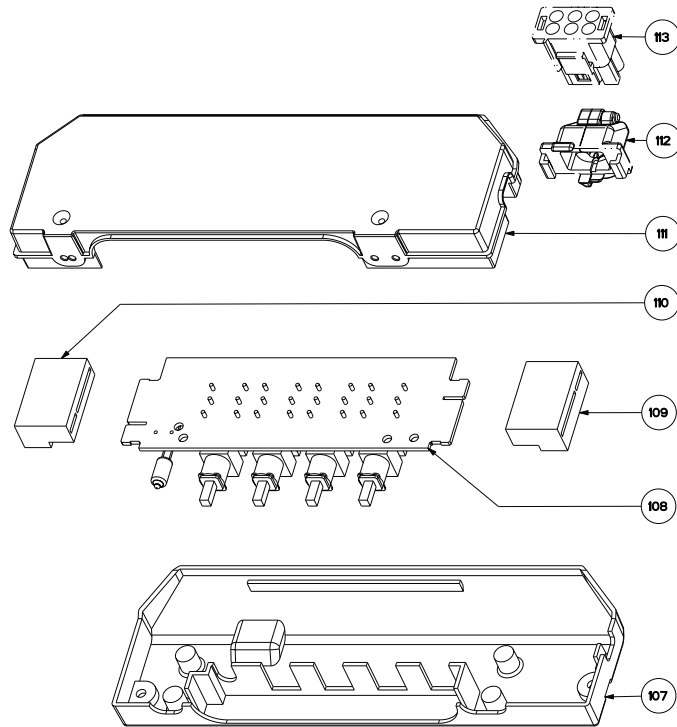

TRATTO ISOLA

switch components

	Model Number	630003949		
Key	Description	36	Qty Req.	In Stock
101	Push Button Panel Cover	410100586	4	Yes
102	Indicator Lamp	4021511	1	Yes
103	Speed One Button	4284100	1	Yes
104	Speed Two Button	4284180	1	Yes
105	Speed Three Button	4284181	1	Yes
106	Light On/Off Button	4284101	1	Yes
107	Switch Box Cover Bottom	4108823	1	Yes
108	Speed Switch	403000316	1	Yes
109	Switch End Piece Right	4021387	1	Yes
110	Switch End Piece Left	4021388	1	Yes
111	Control Box Cover Top	4155520	1	Yes
112	Switch Cable Holder	4117067	1	Yes
113	Male Connection	4021335	1	Yes